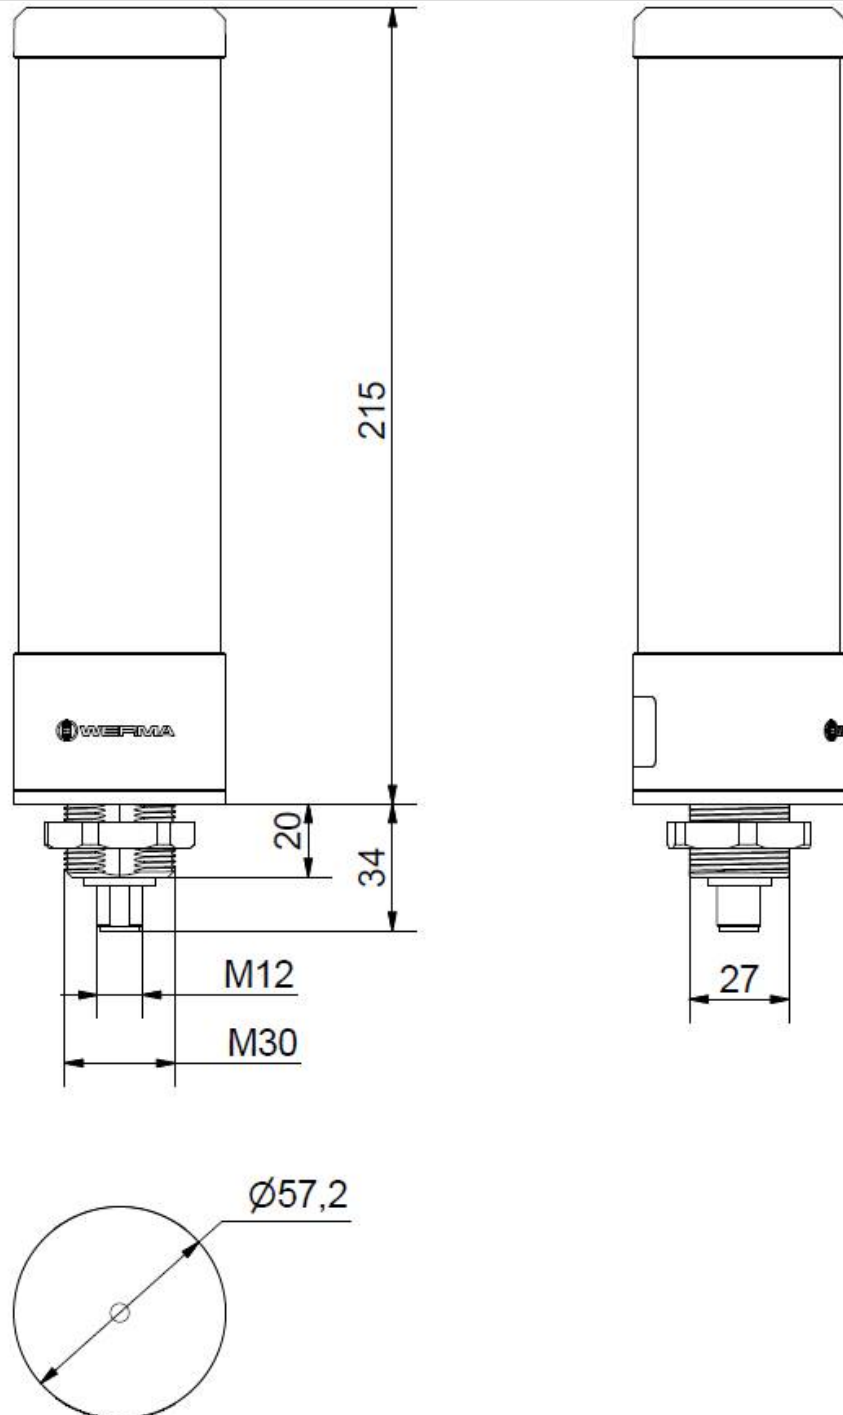

Completely pre-assembled Signal Towers / RST 56
RST56 Built-In 24V BU/GN/YE/RD

DRAWING

! For additional installation and mounting information, refer to the appropriate user guide at www.werma.com. This printed copy is for information only and is subject to alteration.