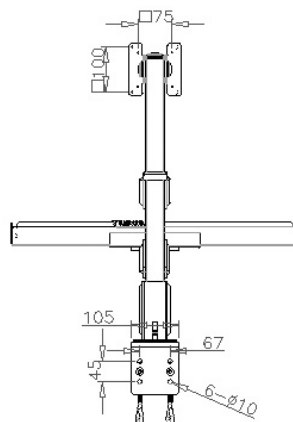

Diagram

Dimensions : Millimetres

Newark.com/exclusive-brands
Farnell.com/exclusive-brands
Element14.com/exclusive-brands

pro-SIGNAL