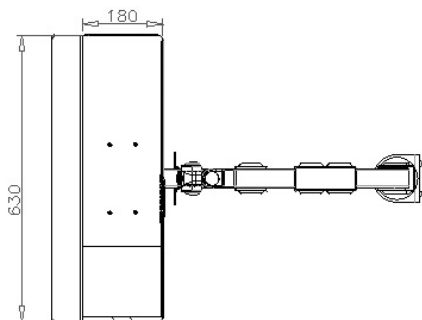

Diagram

Dimensions : Millimetres

Newark.com/exclusive-brands
Farnell.com/exclusive-brands
Element14.com/exclusive-brands

pro-SIGNAL