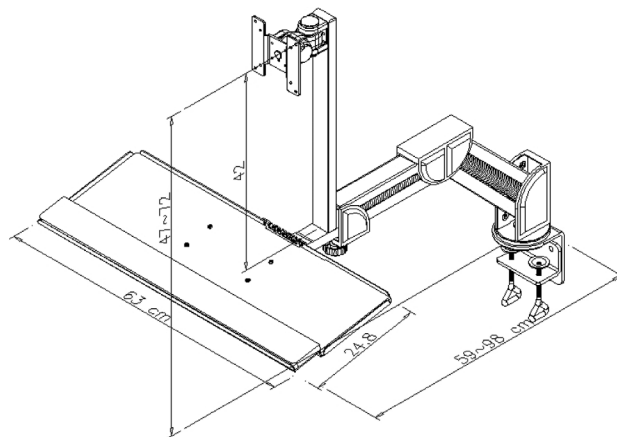

Diagram

Dimensions : Millimetres

Newark.com/exclusive-brands
Farnell.com/exclusive-brands
Element14.com/exclusive-brands

pro-SIGNAL