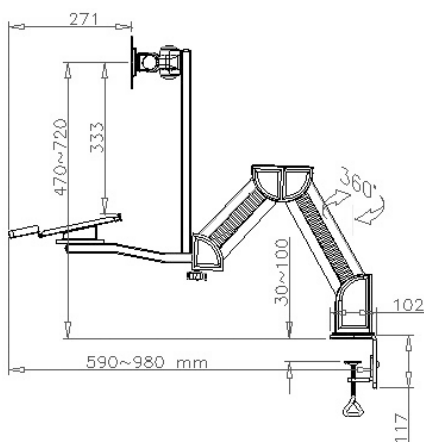

Diagram

Dimensions : Millimetres

Newark.com/exclusive-brands
Farnell.com/exclusive-brands
Element14.com/exclusive-brands

pro-SIGNAL