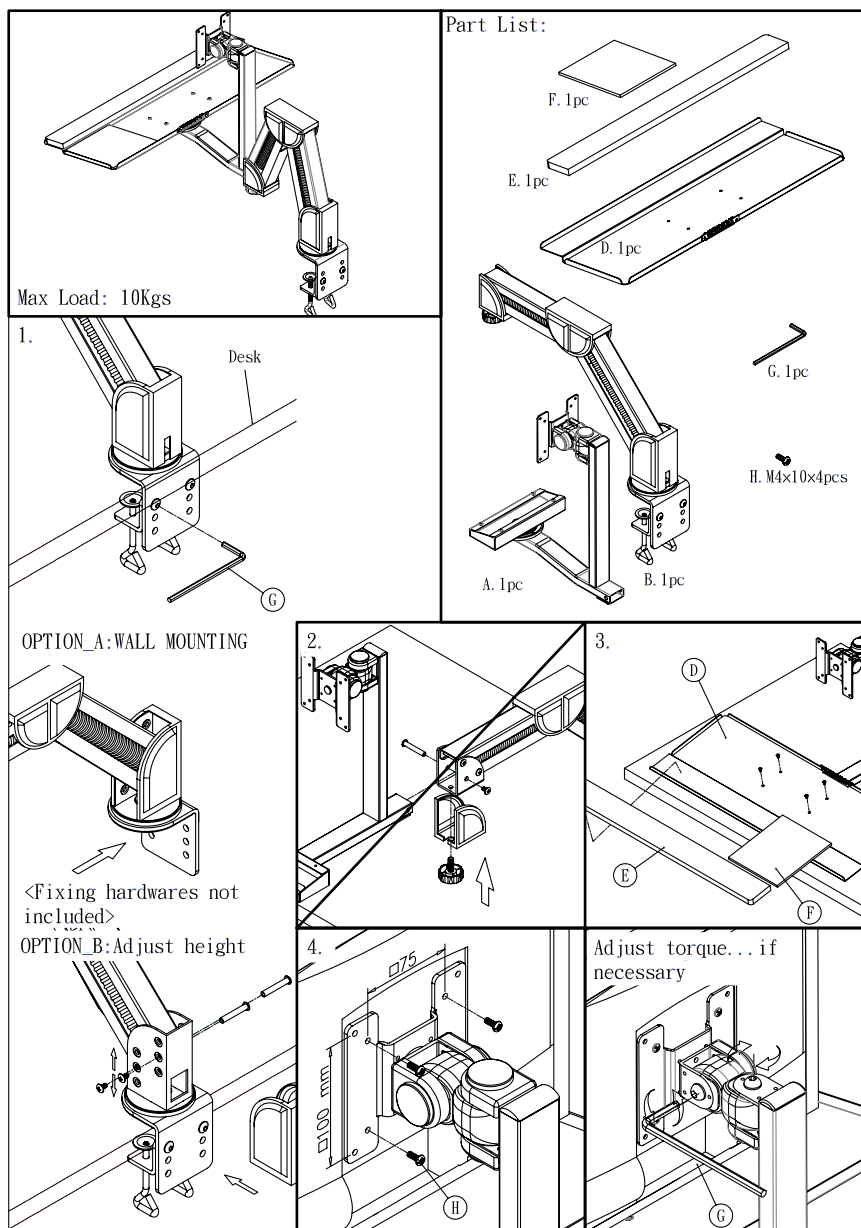

Desk Mounted LCD Mount with Keyboard Tray

pro-SIGNAL

Part Number Table

Description	Part Number
Desk Mounted LCD Mount with Keyboard Tray	83-12999

Important Notice : This data sheet and its contents (the "Information") belong to the members of the AVNET group of companies (the "Group") or are licensed to it. No licence is granted for the use of it other than for information purposes in connection with the products to which it relates. No licence of any intellectual property rights is granted. The Information is subject to change without notice and replaces all data sheets previously supplied. The Information supplied is believed to be accurate but the Group assumes no responsibility for its accuracy or completeness, any error in or omission from it or for any use made of it. Users of this data sheet should check for themselves the Information and the suitability of the products for their purpose and not make any assumptions based on information included or omitted. Liability for loss or damage resulting from any reliance on the Information or use of it (including liability resulting from negligence or where the Group was aware of the possibility of such loss or damage arising) is excluded. This will not operate to limit or restrict the Group's liability for death or personal injury resulting from its negligence. pro-SIGNAL is the registered trademark of Premier Farnell Limited 2019.

Newark.com/exclusive-brands
Farnell.com/exclusive-brands
Element14.com/exclusive-brands

pro-SIGNAL