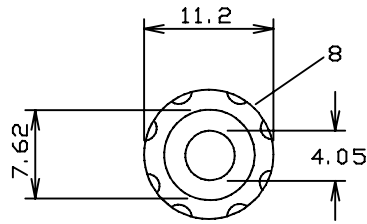

4mm PANEL SOCKET S14

PANEL MOUNTING HOLE

Rated 30V AC, 60V DC, 10A maximum.

CL1450
4mm PANEL SKT S14 BLK + NUT

CL1458
4mm PANEL SKT S14 GREY + NUT

CL1452
4mm PANEL SKT S14 RED + NUT

CL1460
4mm PANEL SKT S14 GREEN + NUT