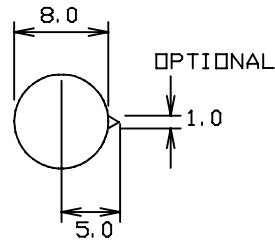

4mm PANEL SOCKET S14

PANEL MOUNTING HOLE

Rated 30V AC, 60V DC, 10A maximum.

CL1450
4mm PANEL SKT S14 BLK + NUT

CL1458
4mm PANEL SKT S14 GREY + NUT

CL1452
4mm PANEL SKT S14 RED + NUT

CL1460
4mm PANEL SKT S14 GREEN + NUT