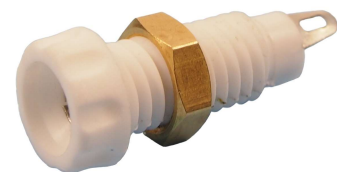

4mm PANEL SOCKET S14

PANEL MOUNTING HOLE

Rated 30V AC, 60V DC, 10A maximum.

CL1450
4mm PANEL SKT S14 BLK + NUT

CL1458
4mm PANEL SKT S14 GREY + NUT

CL1452
4mm PANEL SKT S14 RED + NUT

CL1460
4mm PANEL SKT S14 GREEN + NUT

CL1454
4mm PANEL SKT S14 YELLOW + NUT

CL1462
4mm PANEL SKT S14 BROWN + NUT

CL1456
4mm PANEL SKT S14 BLUE + NUT

CL1464
4mm PANEL SKT S14 WHITE + NUT