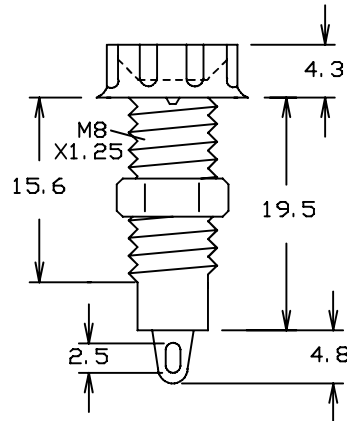

4mm PANEL SOCKET S14

PANEL MOUNTING HOLE

Rated 30V AC, 60V DC, 10A maximum.

CL1450
4mm PANEL SKT S14 BLK + NUT

CL1458
4mm PANEL SKT S14 GREY + NUT

CL1452
4mm PANEL SKT S14 RED + NUT

CL1460
4mm PANEL SKT S14 GREEN + NUT

CL1454
4mm PANEL SKT S14 YELLOW + NUT

CL1462
4mm PANEL SKT S14 BROWN + NUT

CL1456
4mm PANEL SKT S14 BLUE + NUT

CL1464
4mm PANEL SKT S14 WHITE + NUT