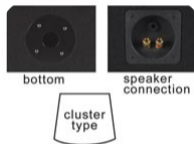

2-way speaker, 300 W, 8 Ω, 8" woofer + tweeter, black

VDSG8

HQ POWER™

Follow us on

[View on velleman.eu.](https://www.velleman.eu)

Product description

Bring your music to life with this powerful 2-way speaker. With an impressive power of 300 W (8 Ω), this speaker delivers a sound experience that will amaze you. The 8" woofer and tweeter work harmoniously to provide clear highs and deep bass, resulting in an immersive sound for every music genre. Whether you enjoy movies, music, or games, this speaker will surely delight you.

- ✦ **Sturdy and versatile:** This speaker is designed to be robust and suitable for all conceivable applications. Whether you're a musician, DJ, or audio enthusiast, this speaker performs at a top level and suits various situations.
- ✦ **Excellent value for money:** This speaker offers impressive sound quality and durability at a very attractive price. You get value for your money without breaking the bank.
- ✦ **Smart design:** With a metal protective grille and corner protectors, this speaker is built to last. It can withstand wear and tear and continues to look good, even after intensive use.
- ✦ **Convenient connectivity:** The speaker features gold-plated connections for banana plugs and 6.35mm jacks, allowing you to easily connect various audio sources and enjoy clear sound.
- ✦ **Easy transport and installation:** With built-in handles and a metal stand holder (Ø 35mm), this speaker is highly portable and can be set up quickly and easily, saving you time and ensuring smooth installation.

Specifications

- woofer : 8" (20cm)
- tweeter: 3" x 5"
- power: 300 W max.
- sensitivity: 89 dB
- frequency response: 35-20.000 Hz
- impedance: 8 Ohm
- dimensions: 450 x 290 x 265 mm
- weight: 7 kg

Bar code