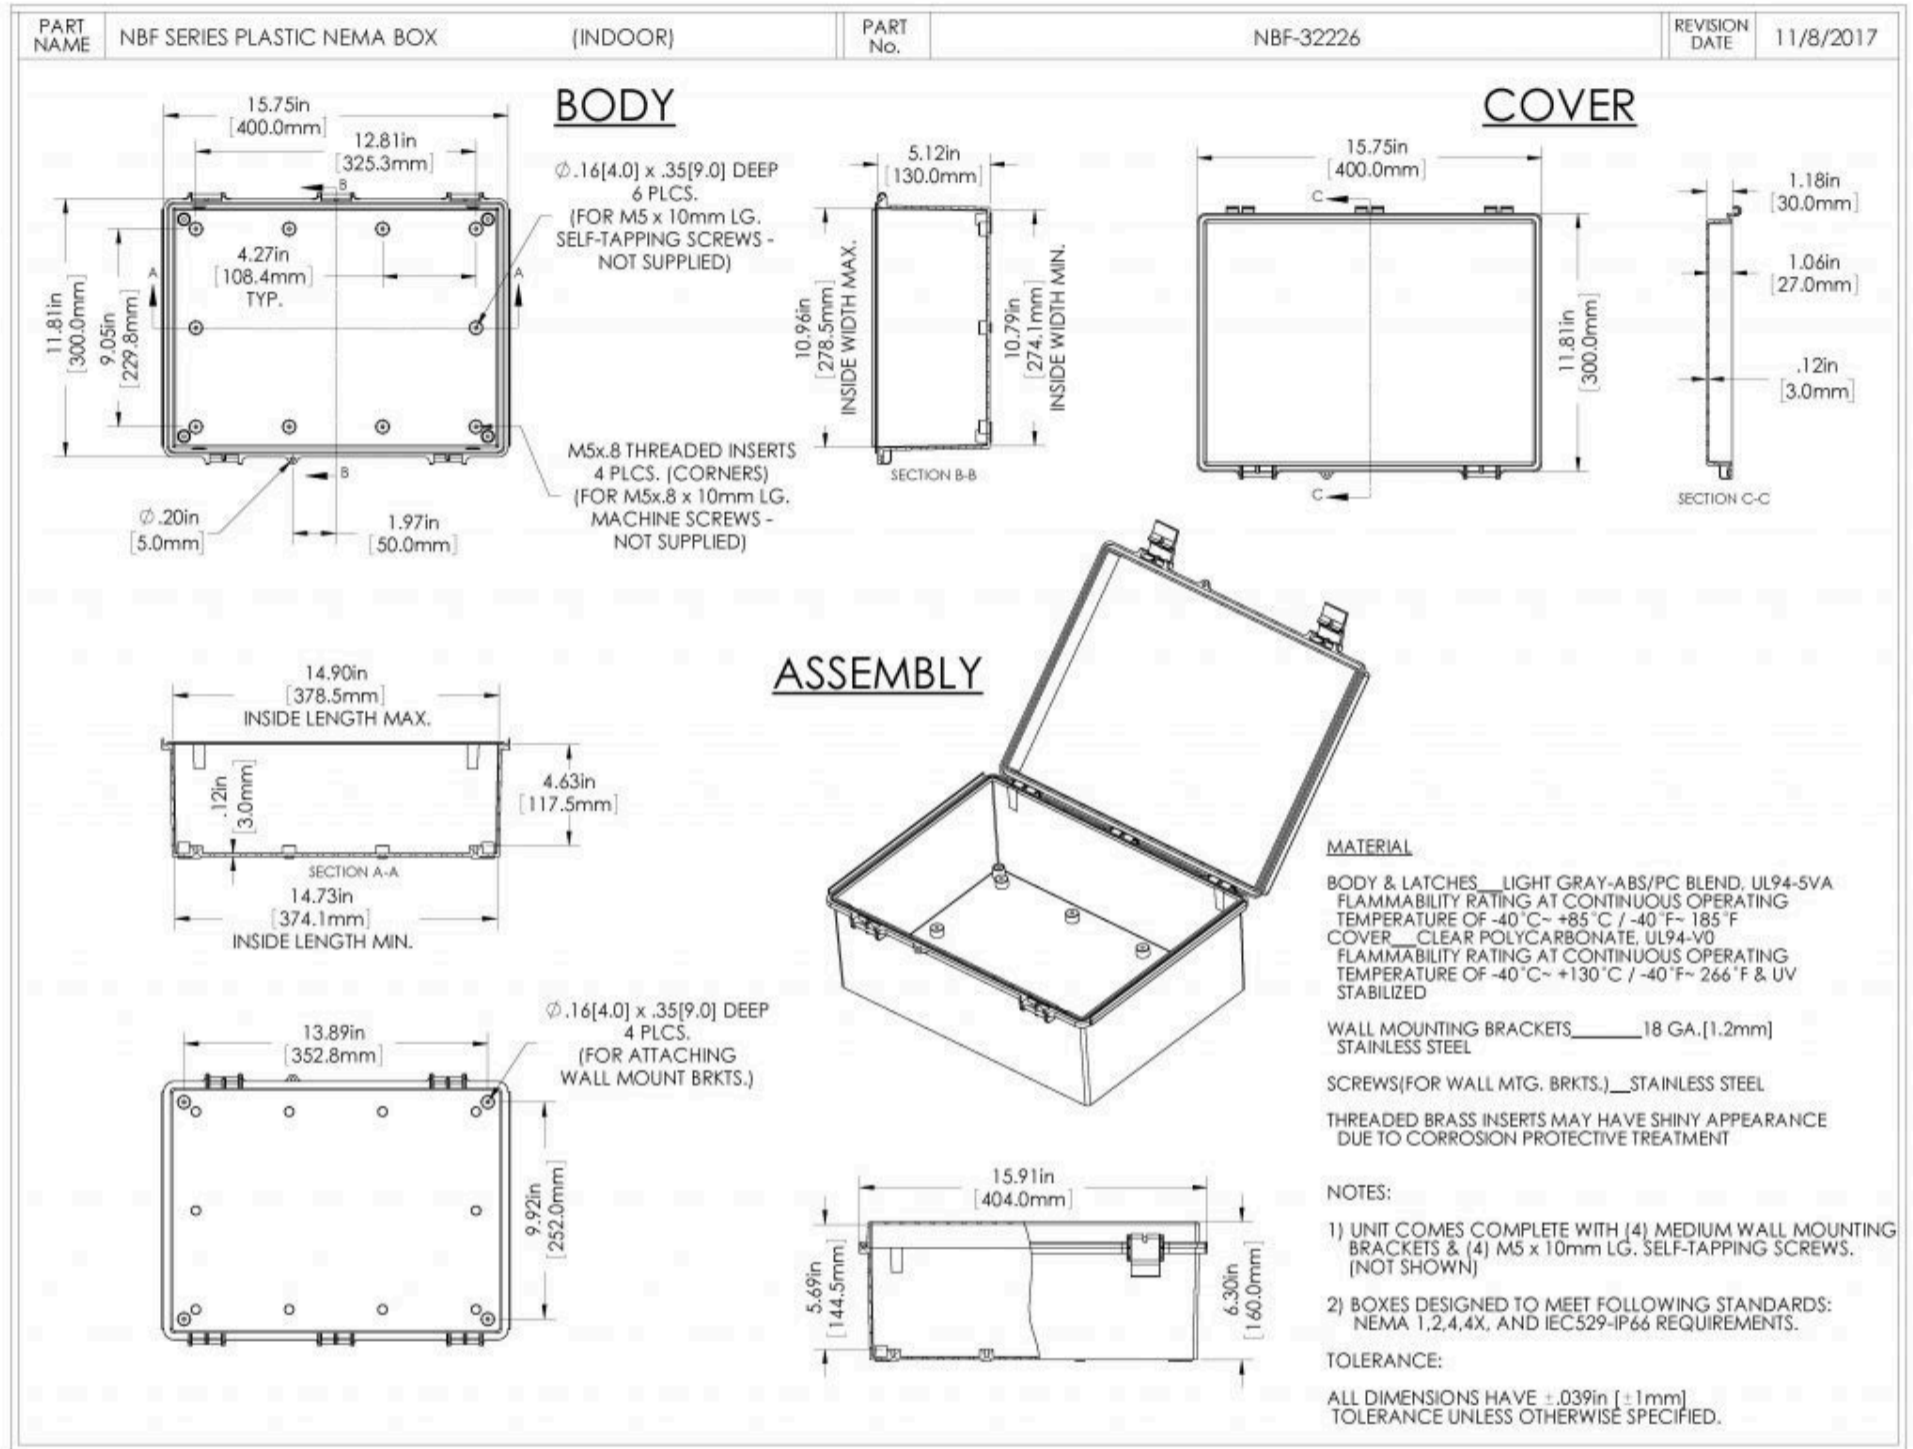

### Model # NBF-32326

[NBF Series NEMA Box](#)

- IP65 | IP66
- Designed to IP66 of IEC 529 and NEMA 1, 2, 4 and 4x specifications
- All plastic construction including hinge pins
- Comes complete with stainless steel wall mounting brackets and hardware
- Has two plastic latches
- \*PC/PBT blended plastic enclosures are molded out of light gray material with UL94-5VA flammability rating and UV stabilized

[Check Stock / Pricing](#)[Request Modifications](#)[Compare Sizes and Models](#)[See Accessories](#)**External Size L x W x D:** 15.75" x 11.81" x 6.30"**Internal Size L x W x D:** 14.73" x 10.79" x 5.69"**Weight:** 5.6 lbs**Color:** Light Gray**RoHS Certified:** Always Compliant**Indoor / Outdoor:** Outdoor (UV Stabilized)**Flammability Rating:** UL94-5VA**Door Flammability Rating:** UL94-5VA**Type of Plastic:** Poly PBT Blend

**Cover Style:** Opaque, Hinged Cover

**DRAWING**

**OTHER MODELS IN THIS SERIES**

-- External Dimensions --  -- Internal Dimensions --  -- Indoor / Outdoor --  -- Type of Plastic --

-- Door Type of Plastic --

## ACCESSORIES

 <p><b>Steel Internal Panel 14.25 x 10.43 Inches NBX-32926</b></p>	 <p><b>Plastic Internal Panel 14.25 x 10.43 Inches NBX-32926-PL</b></p>	 <p><b>Locking Hasp NBX-1091</b></p>
---	---	---