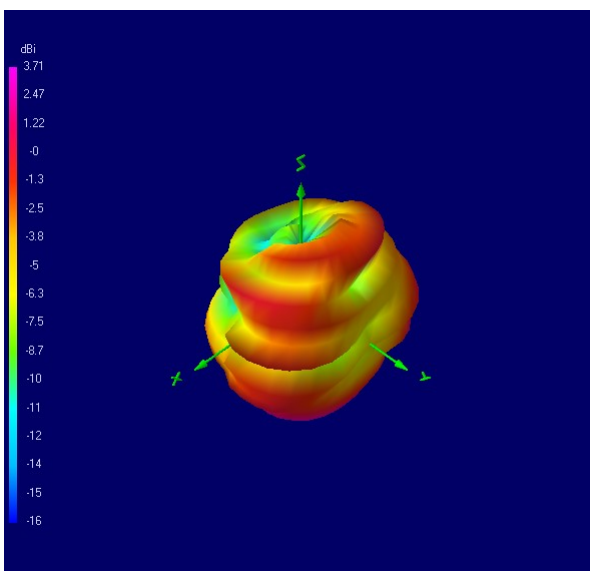

Alpha 8

4G LTE/LoRa/Bluetooth Flat Blade Antenna

Electrical Specifications

Temperature range:	-40 - +85°C
Impedance:	50 Ohm
Peak Gain:	2dBi
VSWR:	<3.2:1 across all operating frequencies
Operating frequencies:	824 - 960 MHz 1710 - 1990 MHz 2100 - 2600MHz
Polarization:	Vertical
Radiating element:	End fed dipole
Ground Plane Independent:	No
Max Input Power:	6W

Mechanical Specifications

Dimensions:	113 x 21 x 3mm (without cable)
Weight:	5g
Cable:	RG174
Connector:	SMA Male / FME Female
Main Material:	NP-140TL-B

Alpha 8

4G LTE/LoRa/Bluetooth Flat Blade Antenna

Radiation Plots

868 MHz

1700 MHz

1800 MHz

1900 MHz

Alpha 8

4G LTE/LoRa/Bluetooth Flat Blade Antenna

Radiation Plots

2000 MHz