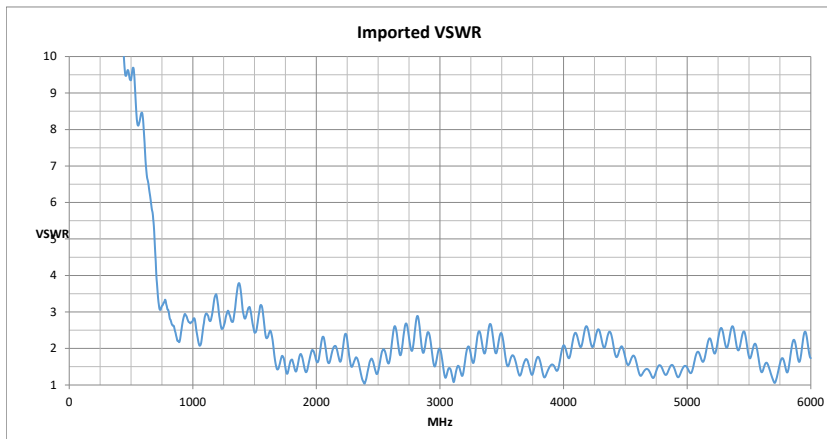

868 MHz

1700 MHz

1800 MHz

1900 MHz

Alpha 8

4G LTE/LoRa/Bluetooth Flat Blade Antenna

Radiation Plots

2000 MHz

2100 MHz

2400 MHz

2600 MHz

Alpha 8

4G LTE/LoRa/Bluetooth Flat Blade Antenna

Peak Gain From Highest Direction (dBi)

VSWR

Ordering Details