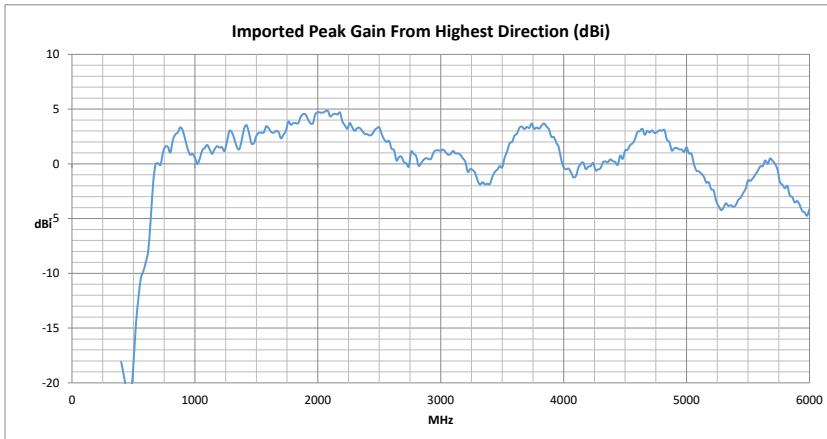

868 MHz

1700 MHz

1800 MHz

1900 MHz

Alpha 8

4G LTE/LoRa/Bluetooth Flat Blade Antenna

Radiation Plots

2000 MHz

2100 MHz

2400 MHz

2600 MHz

Alpha 8

4G LTE/LoRa/Bluetooth Flat Blade Antenna

Peak Gain From Highest Direction (dBi)

VSWR

Ordering Details