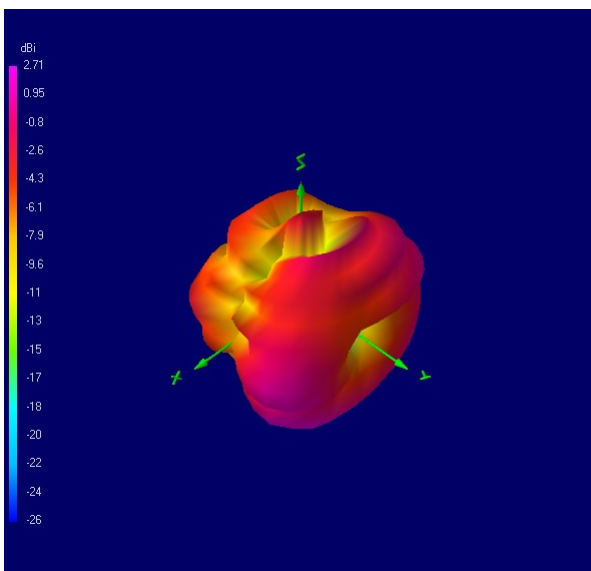

868 MHz

1700 MHz

1800 MHz

1900 MHz

Alpha 8

4G LTE/LoRa/Bluetooth Flat Blade Antenna

Radiation Plots

2000 MHz

2100 MHz

2400 MHz

2600 MHz

Alpha 8

4G LTE/LoRa/Bluetooth Flat Blade Antenna

Peak Gain From Highest Direction (dBi)

VSWR

Ordering Details