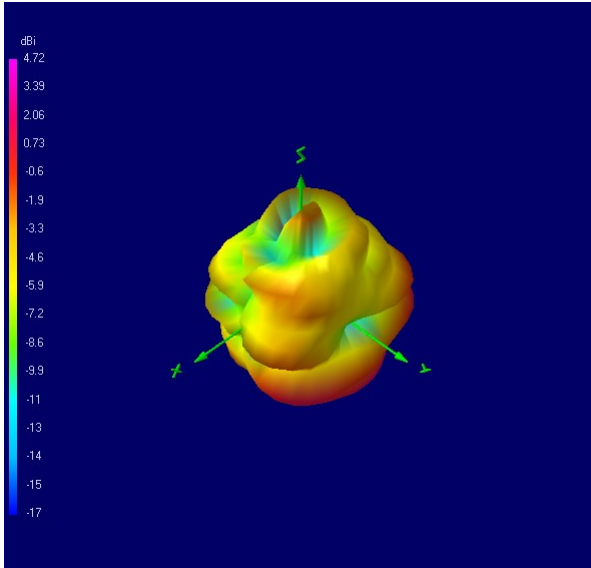

Alpha 8

4G LTE/LoRa/Bluetooth Flat Blade Antenna

Electrical Specifications

Temperature range:	-40 - +85°C
Impedance:	50 Ohm
Peak Gain:	2dBi
VSWR:	<3.2:1 across all operating frequencies
Operating frequencies:	824 - 960 MHz 1710 - 1990 MHz 2100 - 2600MHz
Polarization:	Vertical
Radiating element:	End fed dipole
Ground Plane Independent:	No
Max Input Power:	6W

Mechanical Specifications

Dimensions:	113 x 21 x 3mm (without cable)
Weight:	5g
Cable:	RG174
Connector:	SMA Male / FME Female
Main Material:	NP-140TL-B

Alpha 8

4G LTE/LoRa/Bluetooth Flat Blade Antenna

Radiation Plots

868 MHz

1700 MHz

1800 MHz

1900 MHz

Alpha 8

4G LTE/LoRa/Bluetooth Flat Blade Antenna

Radiation Plots

2000 MHz

2100 MHz

2400 MHz

2600 MHz

Alpha 8

4G LTE/LoRa/Bluetooth Flat Blade Antenna

Peak Gain From Highest Direction (dBi)

VSWR

Ordering Details