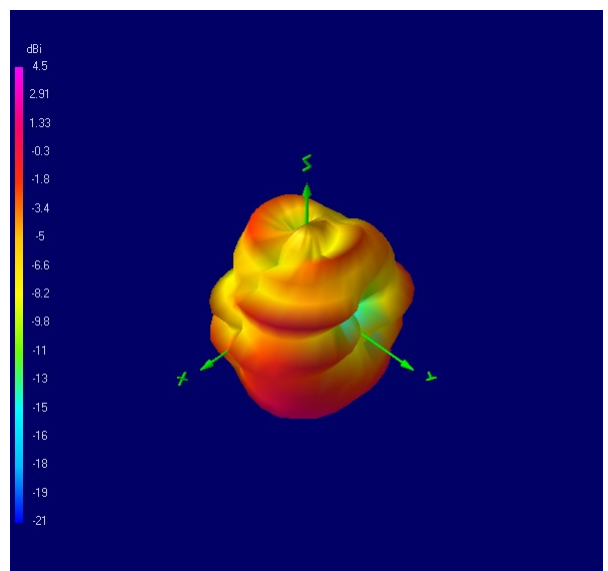

Alpha 8

4G LTE/LoRa/Bluetooth Flat Blade Antenna

Electrical Specifications

Temperature range:	-40 - +85°C
Impedance:	50 Ohm
Peak Gain:	2dBi
VSWR:	<3.2:1 across all operating frequencies
Operating frequencies:	824 - 960 MHz 1710 - 1990 MHz 2100 - 2600MHz
Polarization:	Vertical
Radiating element:	End fed dipole
Ground Plane Independent:	No
Max Input Power:	6W

868 MHz

1700 MHz

1800 MHz

1900 MHz

Alpha 8

4G LTE/LoRa/Bluetooth Flat Blade Antenna

Radiation Plots

2000 MHz

2100 MHz

2400 MHz

2600 MHz

Alpha 8

4G LTE/LoRa/Bluetooth Flat Blade Antenna

Peak Gain From Highest Direction (dBi)

VSWR

Ordering Details