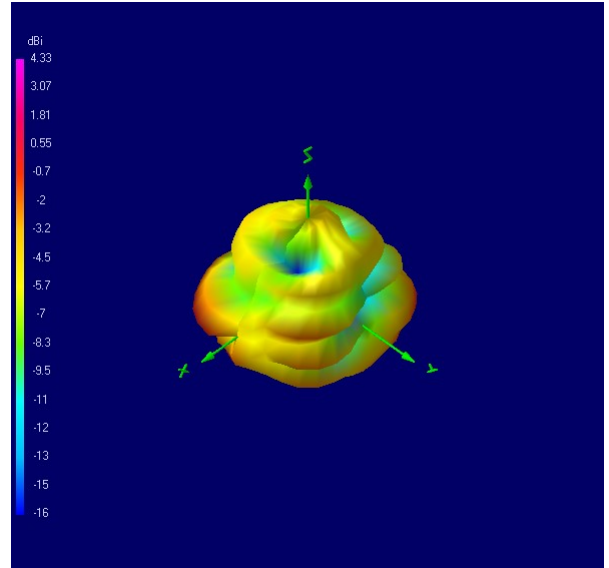

Alpha 8

4G LTE/LoRa/Bluetooth Flat Blade Antenna

Electrical Specifications

Temperature range:	-40 - +85°C
Impedance:	50 Ohm
Peak Gain:	2dBi
VSWR:	<3.2:1 across all operating frequencies
Operating frequencies:	824 - 960 MHz 1710 - 1990 MHz 2100 - 2600MHz
Polarization:	Vertical
Radiating element:	End fed dipole
Ground Plane Independent:	No
Max Input Power:	6W

Mechanical Specifications

Dimensions:	113 x 21 x 3mm (without cable)
Weight:	5g
Cable:	RG174
Connector:	SMA Male / FME Female
Main Material:	NP-140TL-B

Alpha 8

4G LTE/LoRa/Bluetooth Flat Blade Antenna

Radiation Plots

868 MHz

1700 MHz

1800 MHz

1900 MHz

Alpha 8

4G LTE/LoRa/Bluetooth Flat Blade Antenna

Radiation Plots

2000 MHz

2100 MHz

2400 MHz

2600 MHz

Alpha 8

4G LTE/LoRa/Bluetooth Flat Blade Antenna

Peak Gain From Highest Direction (dBi)

VSWR

Ordering Details