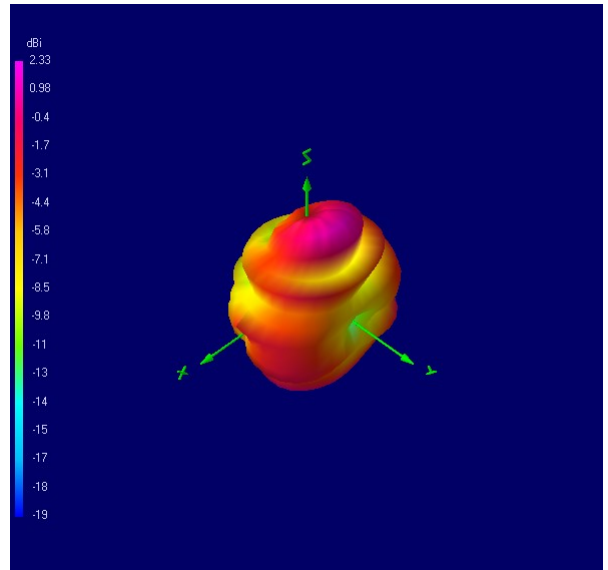

Alpha 8

4G LTE/LoRa/Bluetooth Flat Blade Antenna

Electrical Specifications

Temperature range:	-40 - +85°C
Impedance:	50 Ohm
Peak Gain:	2dBi
VSWR:	<3.2:1 across all operating frequencies
Operating frequencies:	824 - 960 MHz 1710 - 1990 MHz 2100 - 2600MHz
Polarization:	Vertical
Radiating element:	End fed dipole
Ground Plane Independent:	No
Max Input Power:	6W

Mechanical Specifications

Dimensions:	113 x 21 x 3mm (without cable)
Weight:	5g
Cable:	RG174
Connector:	SMA Male / FME Female
Main Material:	NP-140TL-B

Alpha 8

4G LTE/LoRa/Bluetooth Flat Blade Antenna

Radiation Plots

868 MHz

1700 MHz

1800 MHz

1900 MHz

Alpha 8

4G LTE/LoRa/Bluetooth Flat Blade Antenna

Radiation Plots

2000 MHz