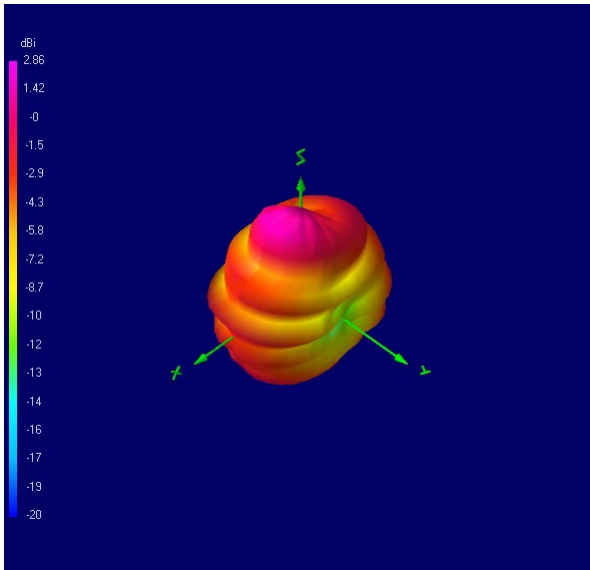

Alpha 8

4G LTE/LoRa/Bluetooth Flat Blade Antenna

Electrical Specifications

Temperature range:	-40 - +85°C
Impedance:	50 Ohm
Peak Gain:	2dBi
VSWR:	<3.2:1 across all operating frequencies
Operating frequencies:	824 - 960 MHz 1710 - 1990 MHz 2100 - 2600MHz
Polarization:	Vertical
Radiating element:	End fed dipole
Ground Plane Independent:	No
Max Input Power:	6W

Mechanical Specifications

Dimensions:	113 x 21 x 3mm (without cable)
Weight:	5g
Cable:	RG174
Connector:	SMA Male / FME Female
Main Material:	NP-140TL-B

Alpha 8

4G LTE/LoRa/Bluetooth Flat Blade Antenna

Radiation Plots

868 MHz

1700 MHz

1800 MHz

1900 MHz

Alpha 8

4G LTE/LoRa/Bluetooth Flat Blade Antenna

Radiation Plots

2000 MHz