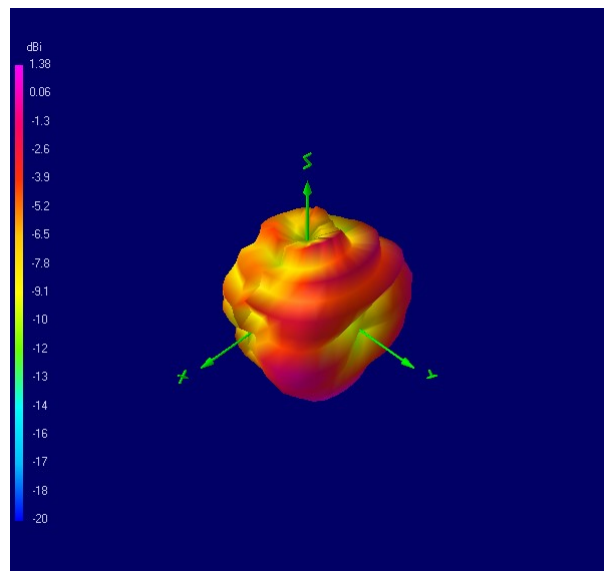

868 MHz

1700 MHz

1800 MHz

1900 MHz

Alpha 8

4G LTE/LoRa/Bluetooth Flat Blade Antenna

Radiation Plots

2000 MHz

2100 MHz

2400 MHz

2600 MHz

Alpha 8

4G LTE/LoRa/Bluetooth Flat Blade Antenna

Peak Gain From Highest Direction (dBi)

VSWR

Ordering Details