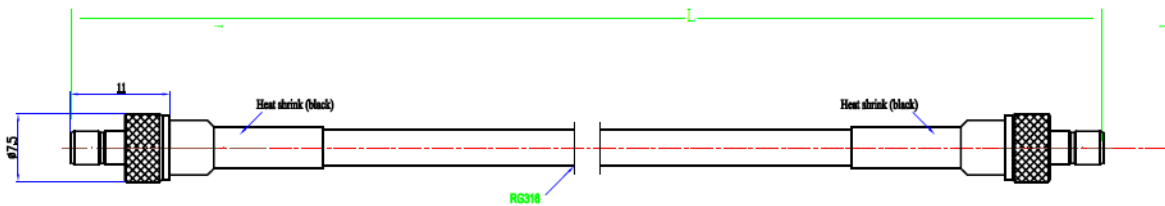

# BU-4150003XXX

(Cable Assembly Coaxial SMB Straight to SMB Straight Male to Male RG-316)

Mueller Electric Company  
2850 Gilchrist Rd. Bld 5A  
Akron, OH 44305

[www.muellerelectric.com](http://www.muellerelectric.com)

## Electrical Ratings

Electrical ratings of a cable assembly are determined by the limiting connector type and cable size.

Connector	Cable	Connector Impedance (Ohms)	Frequency (GHz)	VSWR	Working Voltage (At Sea Level)
SMB	RG-316	50	DC-4	1.35 MAX	335V

## Product Attributes

Gender	Male to Male
Style	SMB to SMB
1st Connector	Gold Plated SMB Male Plug Straight
2nd Connector	Gold Plated SMB Male Plug Straight
Features	Shielded
Operating Temperature	-65°C (-85°F) to 150°C (302°F)
BU-4150003006	6" (152.40 mm)
BU-4150003012	12" (304.8 mm)
BU-4150003018	18" (457.2 mm)
BU-4150003024	24" (609.6 mm)
BU-4150003036	36" (914.4 mm)
BU-4150003M1.0	1.0M (39.4")
BU-4150003MM500	500mm (19.7")
BU-4150003MM750	750mm (29.5")
RoHS 3 Compliant	