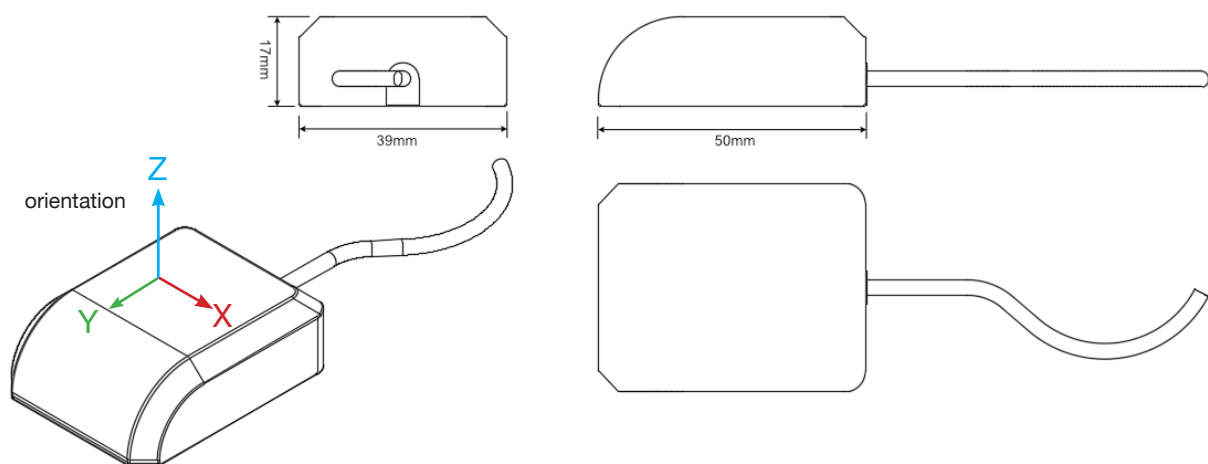

Mike 3A

GPS IP67 Magnetic Mount Antenna

Dielectric Antenna

VSWR:	1.5:1
Impedance:	50 Ohms
Centre Frequency:	1575.42 MHz
Peak Gain:	>3dBic (Based on 7 x 7cm Ground plane)
Gain Coverage:	>4dBic at 90°
Polarization:	RHCP

GPS Antenna

LNA Gain:	28 dB Typical
Noise Figure:	1.5 dB
Connector:	SMA Male
VSWR:	<2.0
DC Voltage:	3.0 V - 5.0 V
DC Current:	10 mA Max

Mechanical Specifications

Dimensions:	L50 x W39 x H17 mm
Cable:	RG174
Connector:	SMA Male
Mounting Method:	Magnetic

Environmental Specifications

Operating Temperature:	-40 - +85 °C
Storage Temperature:	-45 - +100 °C
Humidity:	95% - 100% RH