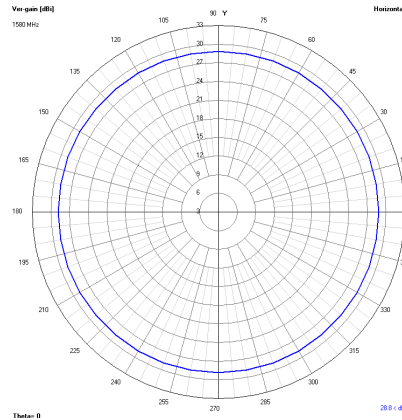

## Mike 3A

#### Radiation Patterns measured with 5m cable

1560MHz

1580MHz