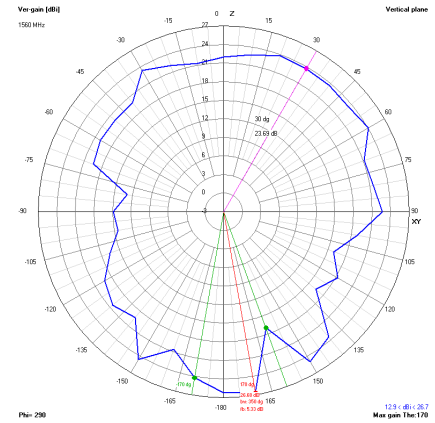

#### Radiation Patterns measured with 5m cable

1560MHz

1580MHz