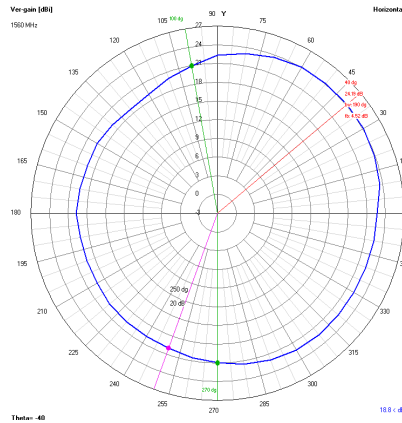

#### Radiation Patterns measured with 5m cable

1560MHz

1580MHz