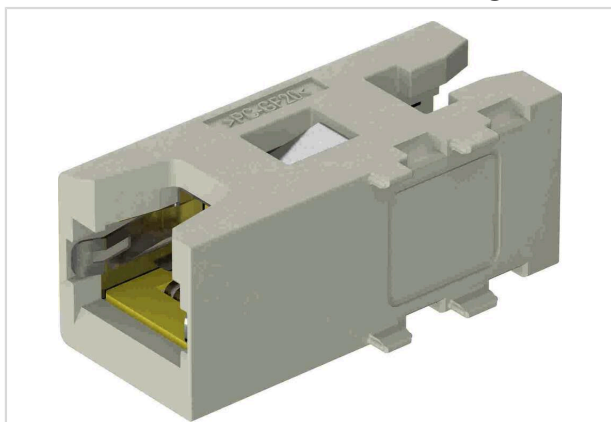

## Han Domino RJ45 cube, gender changer F.1

Image is for illustration purposes only. Please refer to product description.

Part number	09 14 945 1101
Specification	Han Domino RJ45 cube, gender changer F.1
HARTING eCatalogue	<a href="https://b2b.harting.com/09149451101">https://b2b.harting.com/09149451101</a>

### Identification

Category	Modules
Series	Han-Modular®
Type of module	Han® Domino RJ45 Cube
Size of the module	Domino module
Description of the module	Gender changer for patch cable Small tab