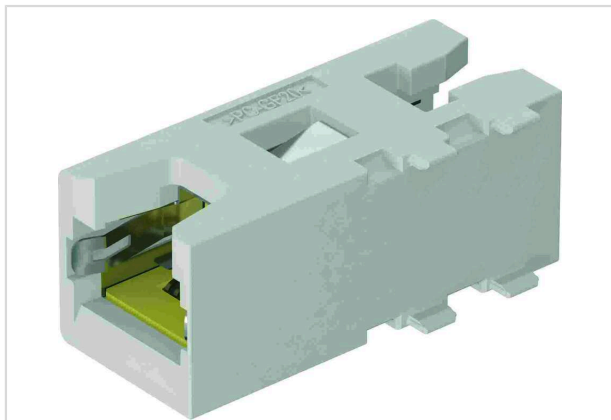

## Han Domino RJ45 cube, gender changer F.2

Image is for illustration purposes only. Please refer to product description.

Part number	09 14 945 2101
Specification	Han Domino RJ45 cube, gender changer F.2
HARTING eCatalogue	<a href="https://b2b.harting.com/09149452101">https://b2b.harting.com/09149452101</a>

### Identification

Category	Modules
Series	Han-Modular®
Type of module	Han® Domino RJ45 Cube
Size of the module	Domino module
Description of the module	Gender changer for patch cable Large Tab