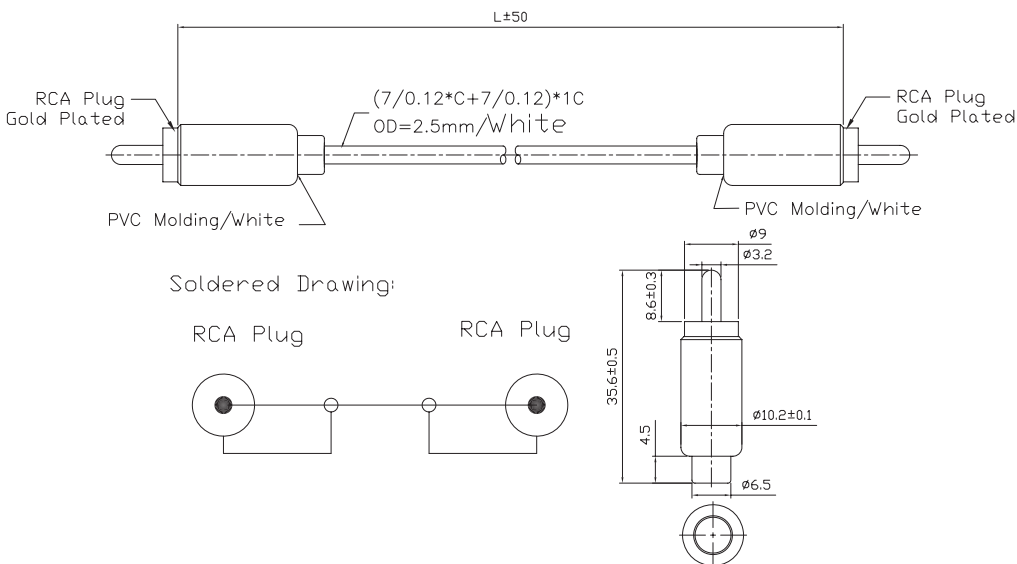

## RCA Plug to Plug

pro-SIGNAL

### Specifications

Connector Type A : Slim Phono (RCA) Plug  
 Connector Type B : Slim Phono (RCA) Plug  
 Jacket Colour : Black

### Part Number Table

Description	Length (L)	Part Number
Slim Phone (RCA) Plug to Phone Plug, Black	0.5m	PSG3165-0.5M

Dimensions : Millimetres

**Important Notice :** This data sheet and its contents (the "Information") belong to the members of the AVNET group of companies (the "Group") or are licensed to it. No licence is granted for the use of it other than for information purposes in connection with the products to which it relates. No licence of any intellectual property rights is granted. The Information is subject to change without notice and replaces all data sheets previously supplied. The Information supplied is believed to be accurate but the Group assumes no responsibility for its accuracy or completeness, any error in or omission from it or for any use made of it. Users of this data sheet should check for themselves the Information and the suitability of the products for their purpose and not make any assumptions based on information included or omitted. Liability for loss or damage resulting from any reliance on the Information or use of it (including liability resulting from negligence or where the Group was aware of the possibility of such loss or damage arising) is excluded. This will not operate to limit or restrict the Group's liability for death or personal injury resulting from its negligence. pro-SIGNAL is the registered trademark of Premier Farnell Limited 2019.