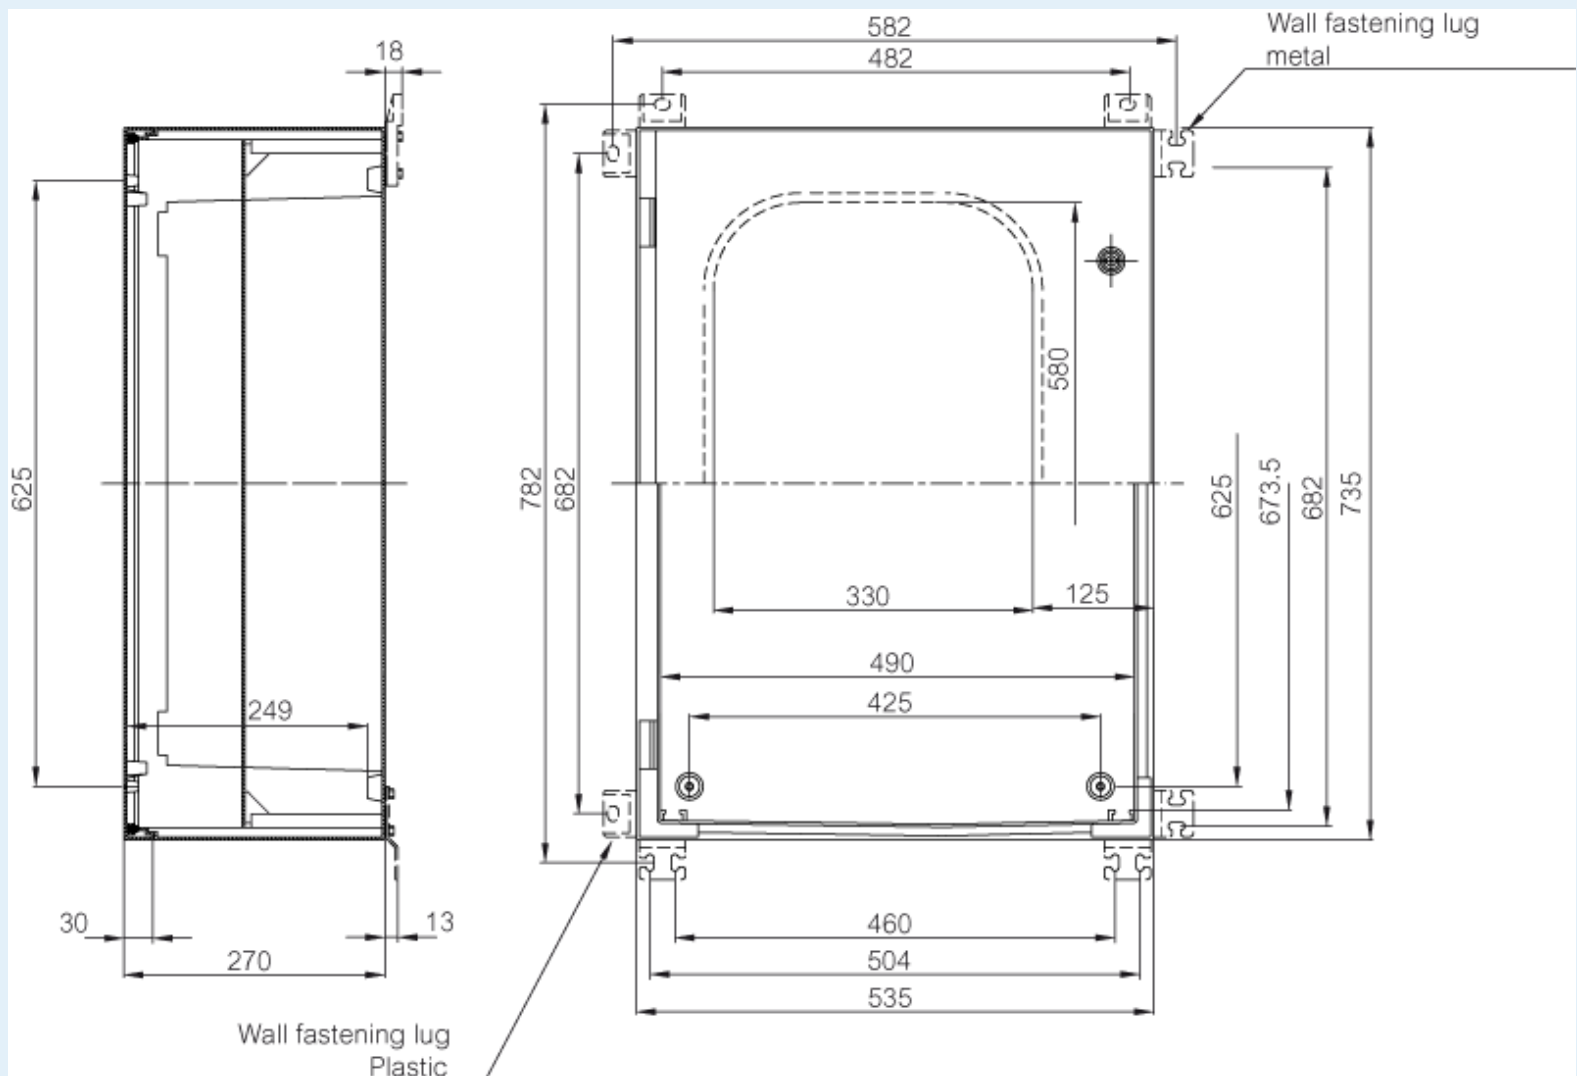

CAB P 705027

Sample image

Order symbol : CAB P 705027

Product nr : 8104307

Description : Polyester cabinet

Remarks : Grey door

EAN : 6418074050045

El. number :

- Finland : 3424141
- Denmark : 8212018044
- Sweden : 2539825

Including : Cabinet base, door with PUR gasket, 3mm double bit lock(s) with transport and plastic key, screws for mounting plate/DIN-rail and wall fastening lugs with screws. Wall mounting screws not supplied.

Dimensions :	Height	Width	Depth
mm :	700	500	270
inch :	27.56	19.69	10.63

Materials :

Material :	Glass Fiber Reinforced Polyester
Base colour :	RAL_7035
Cover colour :	RAL 7035 -light grey
Gasket material :	Polyurethane

Temperatures :

Temperature °C (continuous) :	-40 ... 80
Temperature °F (continuous) :	-40 ... 175

Accessories :

FP 7050-4x22	Front Plate with DIN openings, for enclosures: (700 x 500 x 1)
MB CAB	Swing door kit (187 x 145 x 29)
MF 7050	Mounting Frame with DIN-rails, for enclosures: (700 x 500 x 1)
FP 7050-D	Swing door/Front plate, for enclosures: (700 x 500 x 1)
MPX 7050	Mounting Plate, for enclosures: (700 x 500 x 1)
MP 7050	Mounting plate, for enclosures: (700 x 500 x 3)
MPP 7050	Mounting Plate, for enclosures: (700 x 500 x 2)