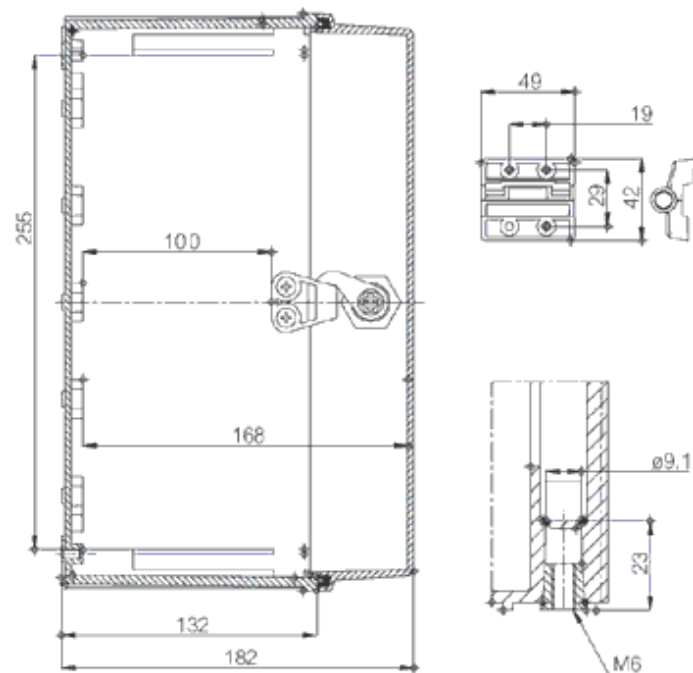

# CAB PC 303018 G3B

Sample image

**Order symbol :** CAB PC 303018 G3B

**EAN :** 6418074020147

**Product nr :** 8113342

**El. number :**

**Description :** Cabinet, PC, Grey door

- Finland : 3424111
- Denmark : 8212019221
- Sweden : 2539969

**Remarks :** Lock on the long side

**Including :** Cabinet base, door with PUR gasket, 3mm double bit lock(s) with key, screws for mounting plate/DIN-rail and corner plugs.

Dimensions :	Height	Width	Depth
mm :	300	300	180
inch :	11.81	11.81	7.09

**Materials :**

**Accessories :**

- EKIV 33 Mounting plate, for enclosures: (270 x 270 x 1.5)
- MB 12225 AL Swing door set (20 x 20 x 80)
- FP A 33 Swing-out door/Front plate (aluminium), for enclosures:

Material : Polycarbonate  
Base colour : RAL\_7035  
Cover colour : RAL 7035 -light grey  
Gasket material : Polyurethane

(268 x 268 x 1)

EKIV 27 DIN-35 Mounting rail, for enclosures:  
(266 x 35 x 1.5)