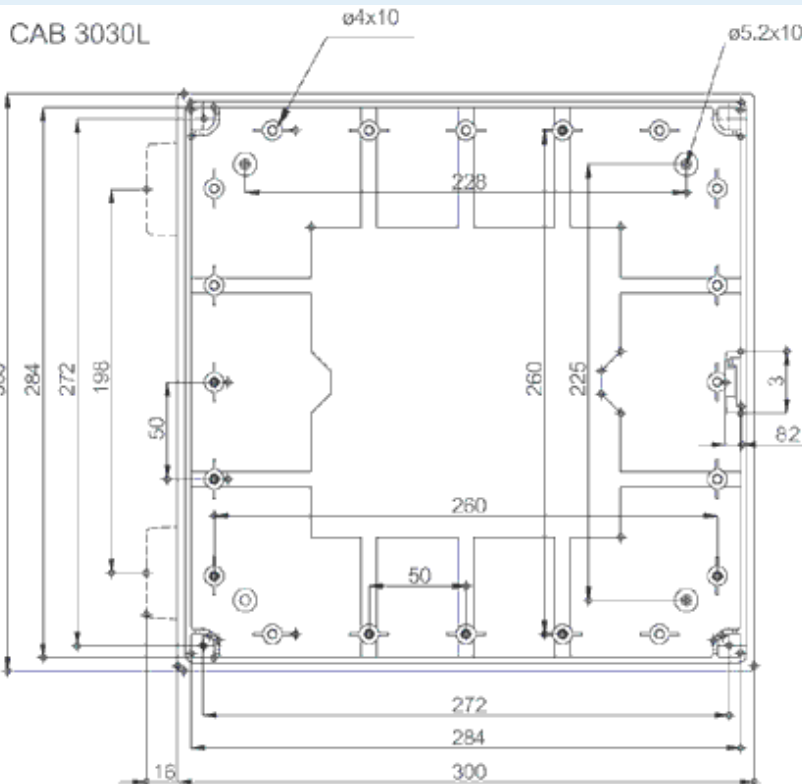

# CAB PC 303018 G3B

Sample image

**Order symbol :** CAB PC 303018 G3B

**EAN :** 6418074020147

**Product nr :** 8113342

**El. number :**

**Description :** Cabinet, PC, Grey door

- Finland : 3424111
- Denmark : 8212019221
- Sweden : 2539969

**Remarks :** Lock on the long side

**Including :** Cabinet base, door with PUR gasket, 3mm double bit lock(s) with key, screws for mounting plate/DIN-rail and corner plugs.

Dimensions :	Height	Width	Depth
mm :	300	300	180
inch :	11.81	11.81	7.09

**Materials :**

**Accessories :**

- EKIV 33 Mounting plate, for enclosures: (270 x 270 x 1.5)
- MB 12225 AL Swing door set (20 x 20 x 80)
- FP A 33 Swing-out door/Front plate (aluminium), for enclosures:

Material : Polycarbonate  
Base colour : RAL\_7035  
Cover colour : RAL 7035 -light grey  
Gasket material : Polyurethane

(268 x 268 x 1)

EKIV 27 DIN-35 Mounting rail, for enclosures:  
(266 x 35 x 1.5)