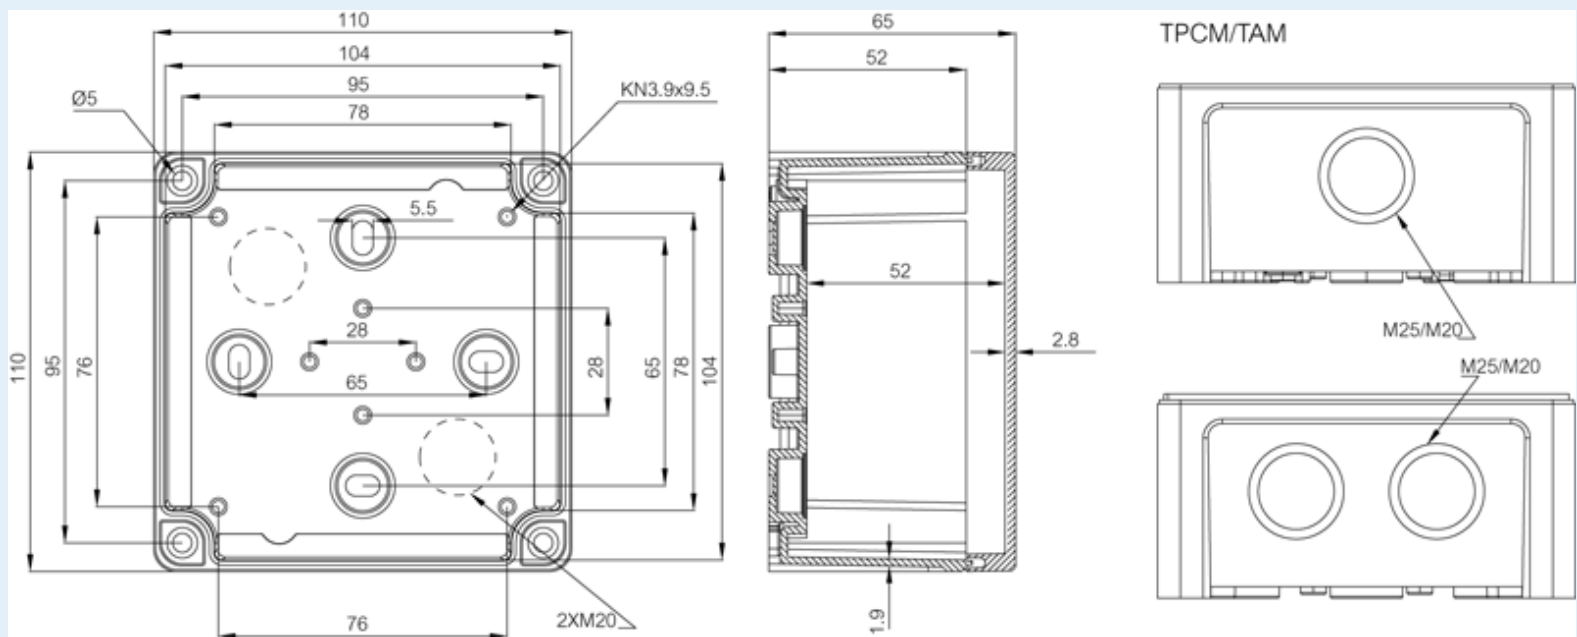

TAM111107

Sample image

Order symbol : TAM111107

EAN : 6418074011435

Product nr : 5814021

El. number :

Description : Enclosure, ABS, metric knock-outs

- Denmark : 8212045266
- Sweden : 5814021

Remarks : Grey cover

Including : Base with PUR gasket and screws for mounting plate/DIN-rail. cover with polyamide cover screws and plastic hinges.

Dimensions :	Height	Width	Depth
mm :	110	110	65
inch :	4.33	4.33	2.56