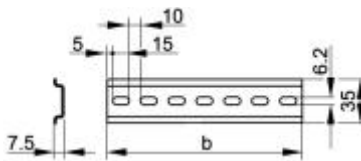

## Support rails TS 35

[Print page](#)

**Article number: 62405-003**
**Delivery quantity: kit**

Item	Qty	Description
1	4	Support rail, St, 1 mm, zinc-plated, assembly kit included in basic case

**Technical data:**

Description	B	b
Support rail TS 35/7.5 (EN 50022)	300 mm	285 mm

**Technical data:**

B = case width, b = support rail length

**Notes:**

- Note:  
assembly rail required