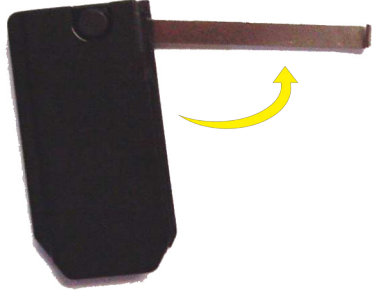

or visit **www.brainboxes.com**

ExpressCard 32 to 54mm Adaptor

Many laptops have the wider 54mm ExpressCard slot. By adding a 34mm to 54mm adaptor to your ExpressCard will eliminate movement in the slot ensuring reliable connectivity.

1. Extend the metal clip as shown on the picture above

2. Connect the metal clip to the left side of the ExpressCard. (The metal clip sits under the ExpressCard)
3. Now connect the plastic part to the other side of the ExpressCard.