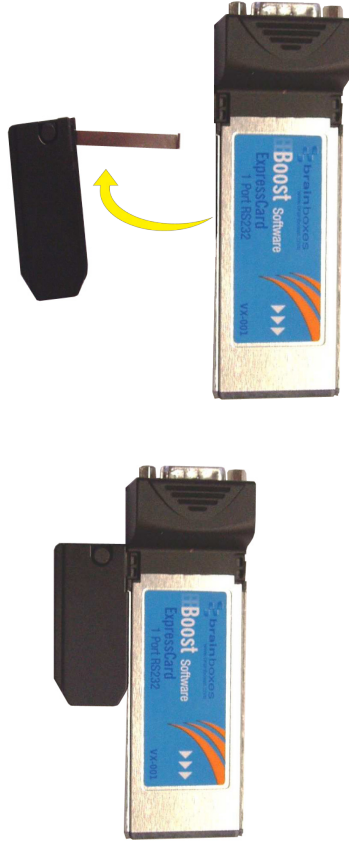

or visit **www.brainboxes.com**

ExpressCard 32 to 54mm Adaptor

Many laptops have the wider 54mm ExpressCard slot. By adding a 34mm to 54mm adaptor to your ExpressCard will eliminate movement in the slot ensuring reliable connectivity.

1. Extend the metal clip as shown on the picture above

2. Connect the metal clip to the left side of the ExpressCard. (The metal clip sits under the ExpressCard)
3. Now connect the plastic part to the other side of the ExpressCard.