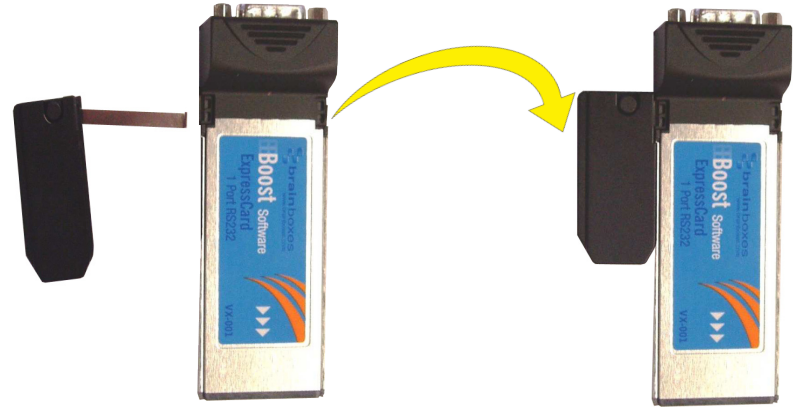

or visit **www.brainboxes.com**

ExpressCard 32 to 54mm Adaptor

Many laptops have the wider 54mm ExpressCard slot. By adding a 34mm to 54mm adaptor to your ExpressCard will eliminate movement in the slot ensuring reliable connectivity.

1. Extend the metal clip as shown on the picture above

2. Connect the metal clip to the left side of the ExpressCard. (The metal clip sits under the ExpressCard)
3. Now connect the plastic part to the other side of the ExpressCard.