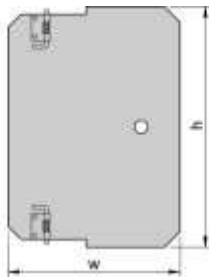

**Mounting plate hinged**[Print page](#)**Article number: A6SPK6C****Delivery comprises:**

Item	Qty	Description
1	1	Mounting plate, hinged, Al, 2 mm, raw

**Technical data:**

Height h	Width w	For case height	For case width
150 mm	150 mm	165 mm	165 mm