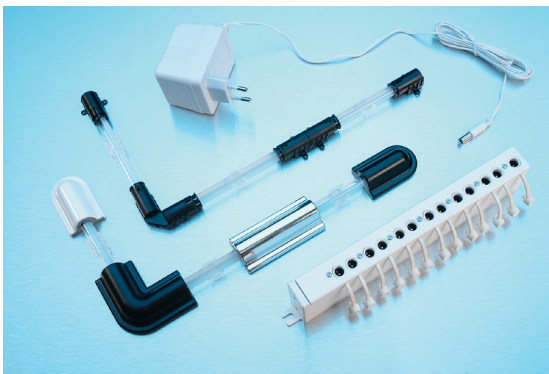

Image	Order Code	Mftrs List No	Description
	1320.0610		6mm Ø Light Guide 100mm long
	1320.0630		6mm Ø Light Guide 300mm long
	1320.0650		6mm Ø Light Guide 500mm long
	1320.0670		6mm Ø Light Guide 700mm long
	1320.1010		10mm Ø Light Guide 100mm long
	1320.1030		10mm Ø Light Guide 300mm long
	1320.1050		10mm Ø Light Guide 500mm long
	1320.1070		10mm Ø Light Guide 700mm long
	1320.0002		Split Sleeve for 6mm Ø M-Tube
	1320.0004		Split Sleeve for 10mm Ø M-Tube
	1321.1200		• M-Tube housing with red std LED
	1321.1400		• M-Tube h/sing with white 3,500 K std LED
	1321.1500		• M-Tube h/sing with white 5,600 K std LED
	1321.1600		• M-Tube housing with blue std LED
	1321.1800		• M-Tube housing with green std LED
	1321.1201		• M-Tube coupler with red std LED
	1321.1401		• M-Tube c/pler with white 3,500 K std LED
	1321.1501		• M-Tube c/pler with white 5,600 K std LED
	1321.1601		• M-Tube coupler with blue std LED
	1321.1801		• M-Tube coupler with green std LED
	1321.1202		• M-Tube corner housing with red std LED
	1321.1402		• M-Tube corner housing with white 3,500 K std LED
	1321.1502		• M-Tube corner housing with white 5,600 K std LED
	1321.1602		• M-Tube corner housing with blue std LED
	1321.1802		• M-Tube corner housing with green std LED
	1320.0011		M-Tube end shade - Black One plug 1320.0200 for 6mm Ø or 1320.0400 for 10mm Ø is required for each end shade.
	1320.0012		M-Tube coupler shade - Black Two plugs 1320.0200 for 6mm Ø or 1320.0400 for 10mm Ø are required for each coupler shade.
	1320.0013		M-Tube corner shade - Black Two plugs 1320.0200 for 6mm Ø or 1320.0400 for 10mm Ø are required for each corner shade.
	1320.0200		Plug for 6mm Ø M-Tube
	1320.0400		Plug for 10mm Ø M-Tube
	1320.0020		Fastening device for 6mm Ø M-Tube
	1320.0040		Fastening device for 10mm Ø M-Tube
	1321.1000		Terminal box - use to connect power to up to 12 LED housings (6 double-ended M-Tubes).
	1321.0100		M-Tube power supply extension cable 3M
	1321.0010		M-Tube Term box to LED extension cable 3M
	1321.0020		M-Tube Term box to LED extension cable 5M
	1321.0030		M-Tube Term box to LED extension cable 10M
	1321.2001		M-TUBE System Basic incl. AC/DC adapter (for use with one double-ended M-Tube).
	1321.2002		M-TUBE System Basic (supplementary). Up to two of these can be added to 1321.2002 to power a total of three double-ended M-Tubes.