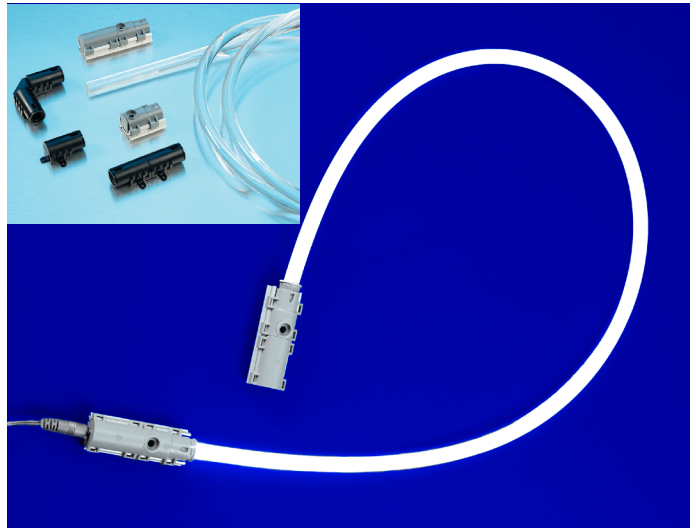

## M-Tubes Hi Brightness LEDs

- The Dragon LEDs used in Hi-Brightness M-Tubes deliver an impressive intensity of illumination whilst still retaining the benefits of low-energy and longevity.
- An aluminium profile regulates the thermo-management of these powerful LEDs, whilst at the same time acting as a reflector and an elegant design feature.
- As well as fully assembled units with sockets for power-in, unusual design requirements are accommodated for by the availability of modular components incorporating stranded wires for attachment to suitable power sources.

## Flexible Light Guides

use with Standard or Hi-Brightness LEDs

- Simply order these flexible light guides instead of rigid ones to add a twist to your lighting solutions!
- Compatible with both the standard LED and Hi-Brightness LED modules, flexible M-Tubes works on the same principle as rigid ones. LED-sourced light is input at each end and a printed reflective strip ensures even distribution of diffused light along the tube's length.
- There are no "hot spots" of lights as found with LED strips. Low-energy and longevity features remain the same as rigid M-Tubes.
- Choose standard LEDs for a mood-setting glow or Hi-Brightness LEDs for more intense illumination. (Dimmability is possible.)
- Flexible M-Tubes can easily be bent into the desired shape and location and are secured by means of transparent holders.
- Potential applications are limitless but include the illumination of round objects, mirrors, displays, advertising, vending machines, curved staircases etc etc.