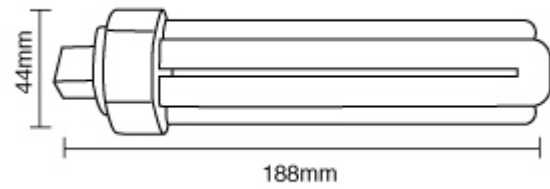

CFL57W

57W GX24q-5 Triple Turn T 4 pin CFL

Specification

- Colour temperature 6400K
- 8000 average life time hours
- Low energy consumption: Offers economic running costs compared with traditional lamps
- Non-dimming