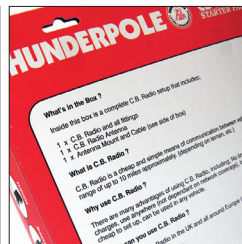

maxon CM10

- Multi Channel Operation
- Large LED Display
- Adjustable & Auto Squelch
- AM/FM Button
- Channel 9 & 19 Button
- RX/TX/FM/AM LED indicators
- High quality condenser mic

THUNDERPOLE GUTTER MOUNT KIT

A CB Radio antenna mount designed to fit onto the gutter of any vehicle, Kit comes complete with Snail mount, RG58 cable (4 meters) & fitted PL259 plug.