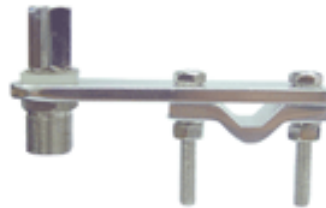

THUNDERPOLE

MINI ORBITOR

Base Load

- Power Handling: 2000 Watts
- Length: 0.89m
- Coil Length: 130mm
- Coil Diameter: 45mm
- Impedance: 50 Ohms
- Frequency: 26-28 MHz
- SWR: 1:1.5
- Whip: 17.7 ph Stainless Steel

The 'Mini Orbitor' is a small spring coiled baseload CB Antenna from Thunderpole.

It is ideal for most vehicles as it is pre-tuned and has a large spring coil that gives it top-end performance and also withstands most knocks and bumps, which makes it suitable for more demanding applications, such as off-roading.