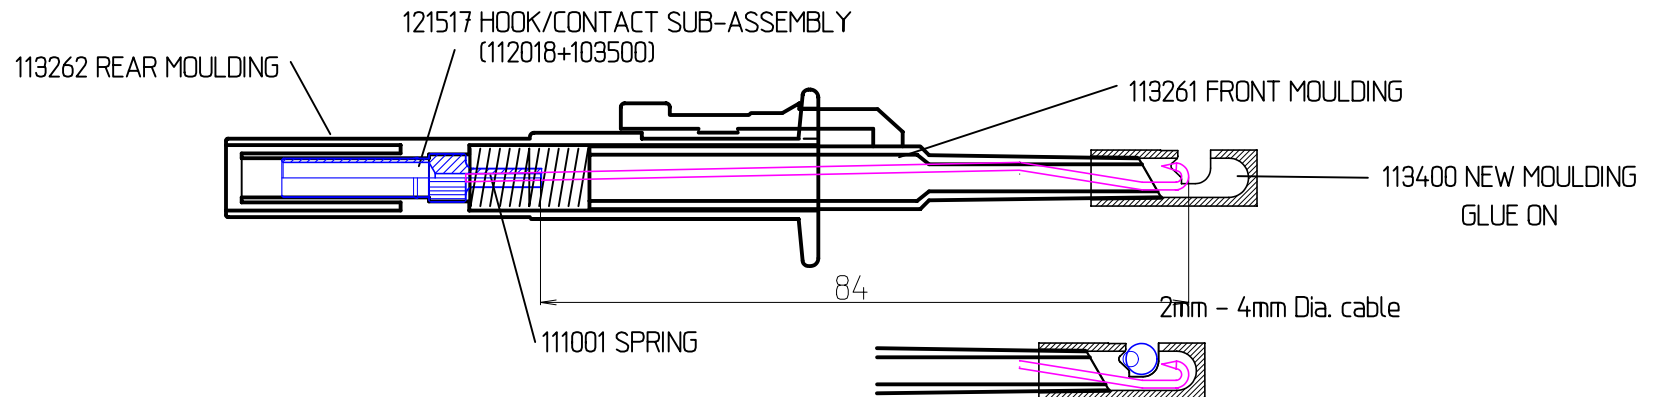

This drawing is not to be disclosed to a third party without the authority from the company.©

Scale
FULL SIZE

FARNELL ***-****

1 PAIR OF CABLE PIERCERS (RED & BLACK) :121046

GREY FRONT / RED BODY

2mm - 4mm Dia. cable

GREY FRONT / BLACK BODY

ASSEMBLY JIG NUMBERS

-----=J-----
-----=J-----

PACKAGING

Polybag: 111513
Label: As Above

PRINTING TO BE ADVISED

TOLERANCES

CABLE LENGTHS +/- 5%

DO NOT SCALE.
ALL DIMENSIONS IN mm.