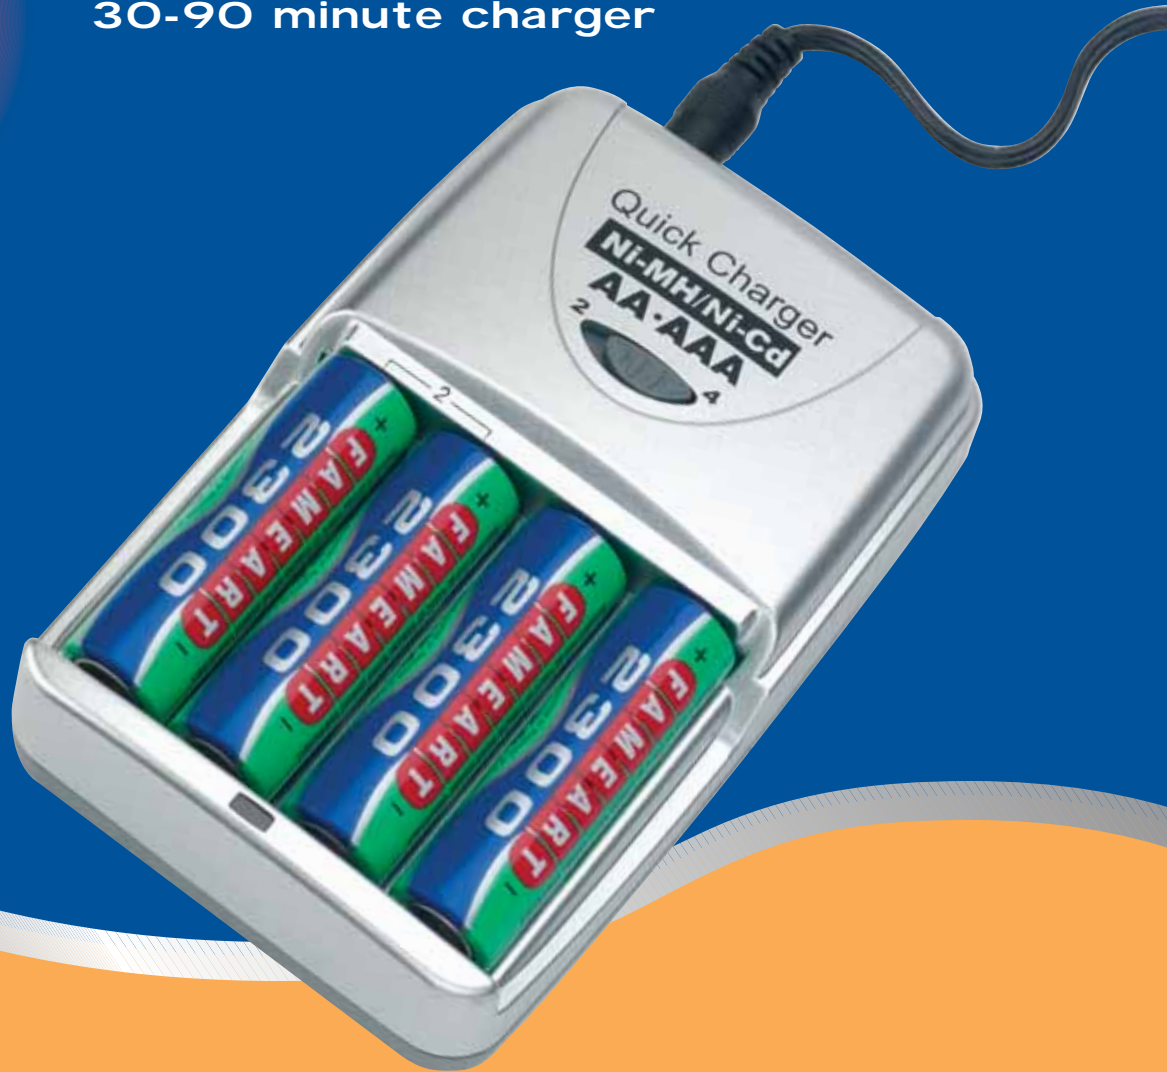

# PC90

15 minute charger

- 15 minute charger
- Will charge 1 - 4 AA/AAA batteries
- Individual LED displays to indicate rapid/trickle mode and faulty cell detection
- Automatic timer protection
- Automatic thermal cut off
- Universal volatge 100 - 240V AC

# PC80

15 minute intelligent charger

- Fan cooled charging
- Individual channel charging for 1 - 4 batteries
- Auto detect for standard and 15 minute batteries
- Universal voltage 100 - 240V AC or from car cigarette socket 12V
- LED charging status - fast/slow/trickle
- Reverse polarity protection
- Incorrect battery detection

# PC70

30-90 minute charger

- 30 - 90 Minute charger
- Will charge both NiCd and NiMh batteries
- Built in safety timer
- Use from AC mains or cigarette lighter plug 12V
- Delta V detection and timer protection
- Automatic charging current selection for AA/AAA
- LED display for rapid/trickle charge
- Faulty cell detection