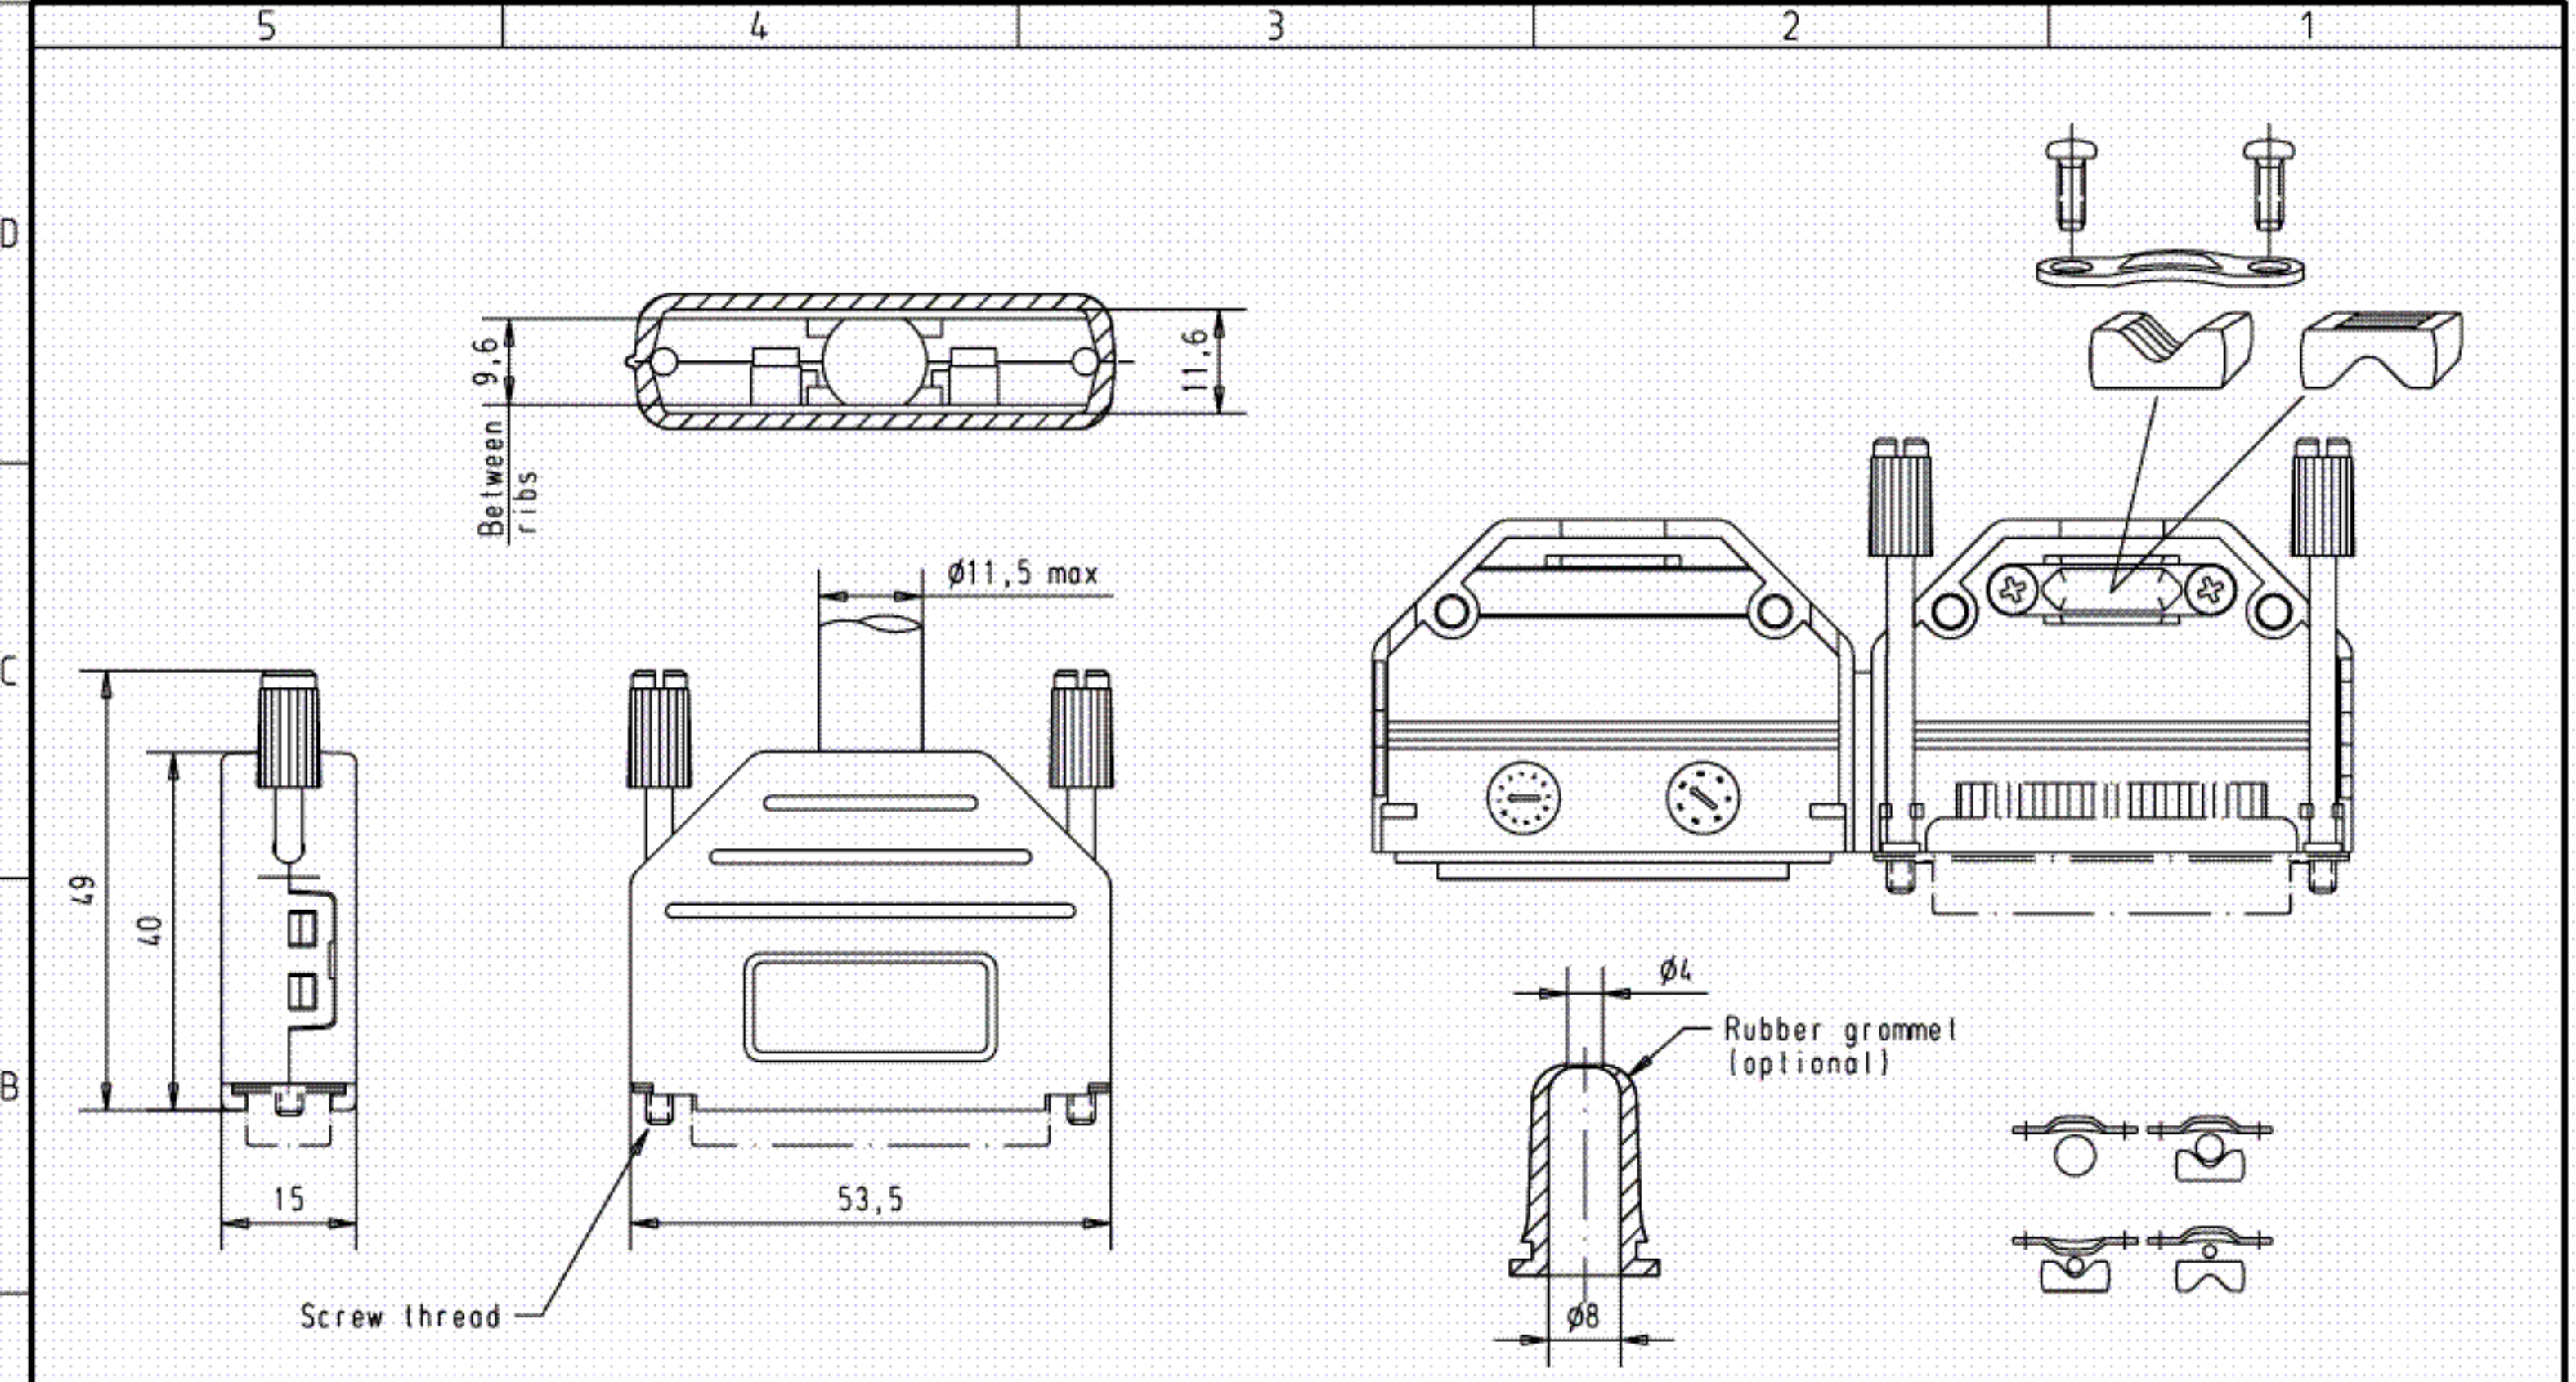

			Mod.	Dot.	Name		D-Sub, Female, Straight 25 Poles with stamped solder buckets and hole	Maßstab/ Scale 1.5:1
Part number	ø hole	Performance level						
09 67 225 4715.05	3.1 <sup>+0.1</sup>	S4				All Dim. in mm Orig. Size DIN A 4		
09 67 225 4715.00	3.1 <sup>+0.1</sup>	2						
09 67 225 4704.00	3.1 <sup>+0.1</sup>	3						
			29777	24-APR-02	CV	HARTING EURL F-95972 Paris	<b>TB 096722547xx</b>	Blatt / Page 1

					Detail.	28-MAR-02	CV	<p>All Dim. in mm Orig. Size DIN A 4</p>	D-Sub, Top entry hood with knurled screws 25 poles Thermoplastic black	Meßstab/ Scale
					Insp.					1:1
					Stand.					
09 67 025 0426	M3		31085	4-SEP-02	CV	HARTING EURL F-95972 Paris			TB 0967025042x	Blatt/ Page
09 67 025 0424	4-40 UNC		29760	28-MAR-02	CV					1
Part number	Screw thread		Mod.	Del.	Name					Sub.