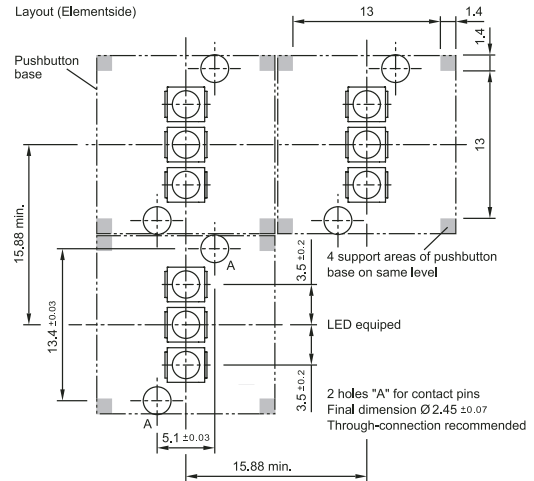

95 Pushbutton Cut-outs

Medium