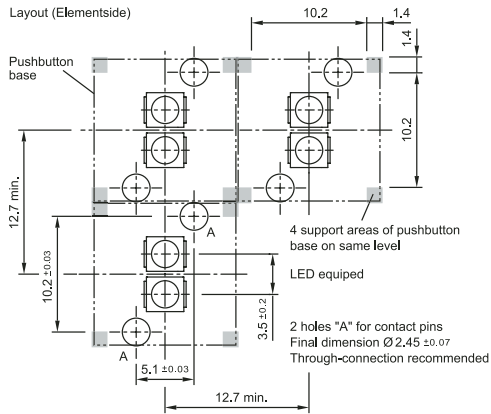

Choose one component from each of the colored sections to assemble a complete switch.
For other options or further information please contact EAO Switch directly.

 BLOCK	 LED	 ACCESSORIES
--	--	--

Switching element		LED	Accessories			
 <p>Switching element, 18.4mm x 18.4mm (large)</p>		<p>Independent illumination with the Series 95 allows for end user flexibility. EAO recommends the following:</p> <p>SMD-LED type: P-LCC2 package or similar, radiation angle approx. 120° use of smaller SMD-LED is possible.</p> <p>SMD-LED configurations: max. 2 SMD-LED's (switch size 12.7mm) max. 3 SMD-LED's (switch size 15.88mm or 19.05mm) single color or multi color</p> <p>Height of SMD-LED: max.2.1mm</p>	 <p>Lens flat, matt translucent or clear transparent, 12.1mm x 12.1mm (small)</p>			
Part No.			Color	Part No.	Lens shape	Lens material
95-414.000			○ Neutral	95-703.720	Flat	Matt translucent
		○ Neutral	95-703.750	Flat	Clear transparent	

For complete switch also order  **A**

Accessories											
 <p>Lens flat, matt translucent or clear transparent, 15.2mm x 15.2mm (medium)</p>				 <p>Lens flat, matt translucent or clear transparent, 18.4mm x 18.4mm (large)</p>				 <p>Lens remover and mounting tool for use with all three switch sizes</p>			
Color	Part No.	Lens shape	Lens material	Color	Part No.	Lens shape	Lens material	Image	Part No.	Product description	
○ Neutral	95-705.720	Flat	Matt translucent	○ Neutral	95-704.720	Flat	Matt translucent	1	95-900.009	Mounting tool	
○ Neutral	95-705.750	Flat	Clear transparent	○ Neutral	95-704.750	Flat	Clear transparent	2	95-900.005	Lens remover	
○ Neutral	95-705.740	Concave	Matt translucent	○ Neutral	95-704.740	Concave	Matt translucent				
○ Neutral	95-705.770	Concave	Clear transparent	○ Neutral	95-704.770	Concave	Clear transparent				
				○ Neutral	95-704.730	Convex	Matt translucent				
				○ Neutral	95-704.760	Convex	Clear transparent				

95 Pushbutton

Small

95 Pushbutton

Medium

95 Pushbutton

Large

95 Pushbutton Cut-outs

Small