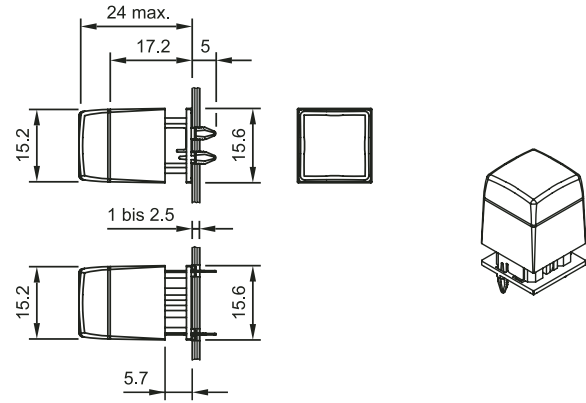

95 Pushbutton

Medium