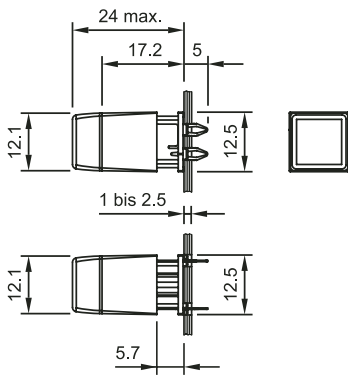

95 Pushbutton

Small