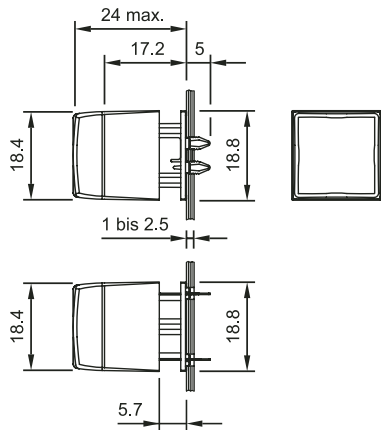

Choose one component from each of the colored sections to assemble a complete switch.
For other options or further information please contact EAO Switch directly.

 BLOCK	 LED	 ACCESSORIES
--	--	--

Switching element		LED	Accessories			
 <p>Switching element, 18.4mm x 18.4mm (large)</p>		<p>Independent illumination with the Series 95 allows for end user flexibility. EAO recommends the following:</p> <p>SMD-LED type: P-LCC2 package or similar, radiation angle approx. 120° use of smaller SMD-LED is possible.</p> <p>SMD-LED configurations: max. 2 SMD-LED's (switch size 12.7mm) max. 3 SMD-LED's (switch size 15.88mm or 19.05mm) single color or multi color</p> <p>Height of SMD-LED: max.2.1mm</p>	 <p>Lens flat, matt translucent or clear transparent, 12.1mm x 12.1mm (small)</p>			
Part No.			Color	Part No.	Lens shape	Lens material
95-414.000			○ Neutral	95-703.720	Flat	Matt translucent
		○ Neutral	95-703.750	Flat	Clear transparent	

For complete switch also order  **A**

Accessories											
 <p>Lens flat, matt translucent or clear transparent, 15.2mm x 15.2mm (medium)</p>				 <p>Lens flat, matt translucent or clear transparent, 18.4mm x 18.4mm (large)</p>				 <p>Lens remover and mounting tool for use with all three switch sizes</p>			
Color	Part No.	Lens shape	Lens material	Color	Part No.	Lens shape	Lens material	Image	Part No.	Product description	
○ Neutral	95-705.720	Flat	Matt translucent	○ Neutral	95-704.720	Flat	Matt translucent	1	95-900.009	Mounting tool	
○ Neutral	95-705.750	Flat	Clear transparent	○ Neutral	95-704.750	Flat	Clear transparent	2	95-900.005	Lens remover	
○ Neutral	95-705.740	Concave	Matt translucent	○ Neutral	95-704.740	Concave	Matt translucent				
○ Neutral	95-705.770	Concave	Clear transparent	○ Neutral	95-704.770	Concave	Clear transparent				
				○ Neutral	95-704.730	Convex	Matt translucent				
				○ Neutral	95-704.760	Convex	Clear transparent				

95 Pushbutton

Small

95 Pushbutton

Medium

95 Pushbutton

Large

95 Pushbutton Cut-outs

Small