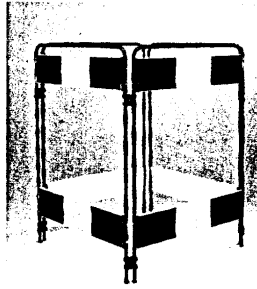

Moorgate Barrier

Unique design with flexible looped coupling clips. Sturdy red metal barrier ideal for siting around short duration works.

- 1547036 Moorgate 1000mm high gate complete with reflective boards
- 1547100 Clip for Moorgate system