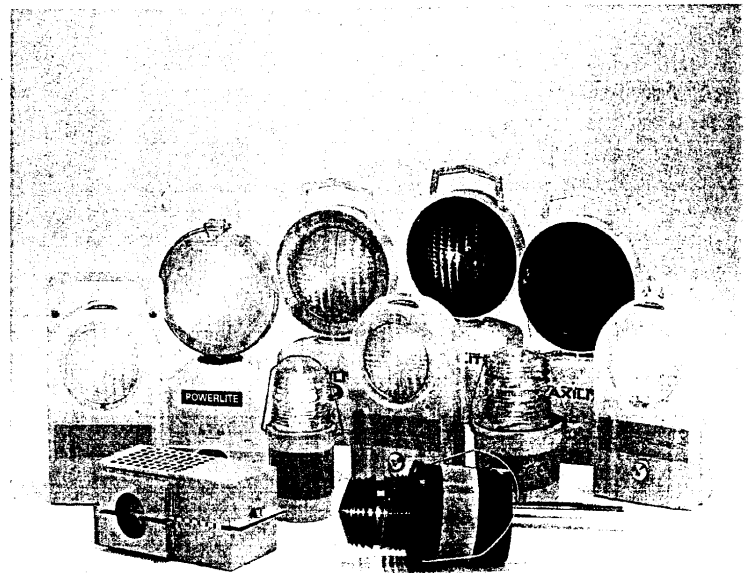

Police lamps

1. 1704045 Blue Minilite complete with spigot
2. 1704085 Blue Minilite xenon complete with spigot
3. 1741005 Blue lens only for above lamps

Skip lamps

1. 3017149 Security cage to take the Microlite lamp