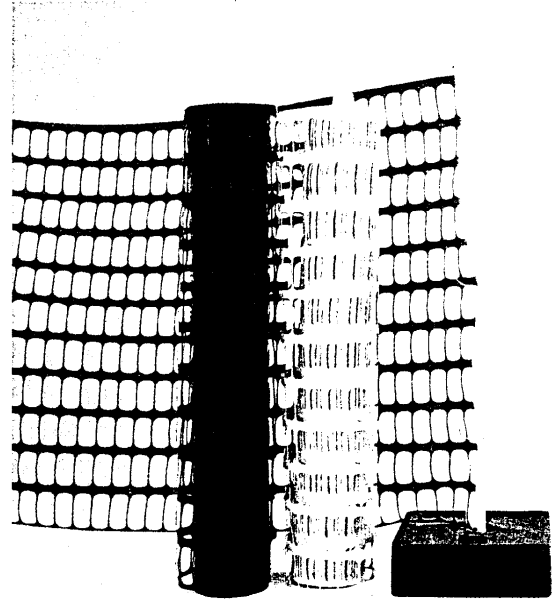

Moorgate Barrier

Unique design with flexible looped coupling clips. Sturdy red metal barrier ideal for siting around short duration works.

1. 1547036 Moorgate 1000mm high gate complete with reflective boards
2. 1547100 Clip for Moorgate system

J Web Fencing

50 metre x 1 metre rolls of fencing.

Yellow/Blue/Orange

8kg per roll		12kg per roll	
3015017	Orange	3015047	Orange
3015015	Blue		
3015012	Yellow		

1. 1804001 White ABS Fence Support
2. 0558011 Orange Sand weighted Base

Demarcation Barriers

725-2468

1. 532000 Base to support post
2. 3015029 Red/White 6mm chain - 25mtrs
3. 3015069 Black/Yellow 6mm chain - 25mtrs
4. 3015079 Black/Yellow 8mm chain - 25mtrs
5. 3015059 White adjoining links

Specialised British Rail style barriers and cone 'n' chain systems are available on request.

Chain support post with cap

Black	1531000	Yellow	1531002
White	1531001	Black/Yellow	1531002/0
White/Red	1531001/6 - 725-2468		

Hazard Warning Lamps: BS3143 part 2

All lamps are available with the following lamp modes, please add the relevant code to the order:

Static with photocell	12
Flash with photocell	22
Static non photocell	32
Flash non photocell	42

	Lamp	Replacement insert
Powerlite	17520	17340
Maxilite	17540	17340
Plastiflash	17560	17450
Steelflash	17550	17450
Minilite	17480	17460
Microlite	17490	17470
Metrolite	17080	17450

LED Lamps are available to order

Accessories

1. 1733000 Amber lens for Maxilite
2. 1733006 Red lens for Maxilite
3. 1742002 Amber lens for Plastiflash
4. 1741002 Amber dome lens for Minilite
5. 1730992 Amber dome lens for Microlite
6. 1736000 Bulb for all lamps
7. 1737000 Security key for lamp. 1 free per 5 lamps
8. 3017009 Eveready Battery
9. 3017019 6 Volt Battery
10. 1751002 Cone/lamp Bracket

Police lamps