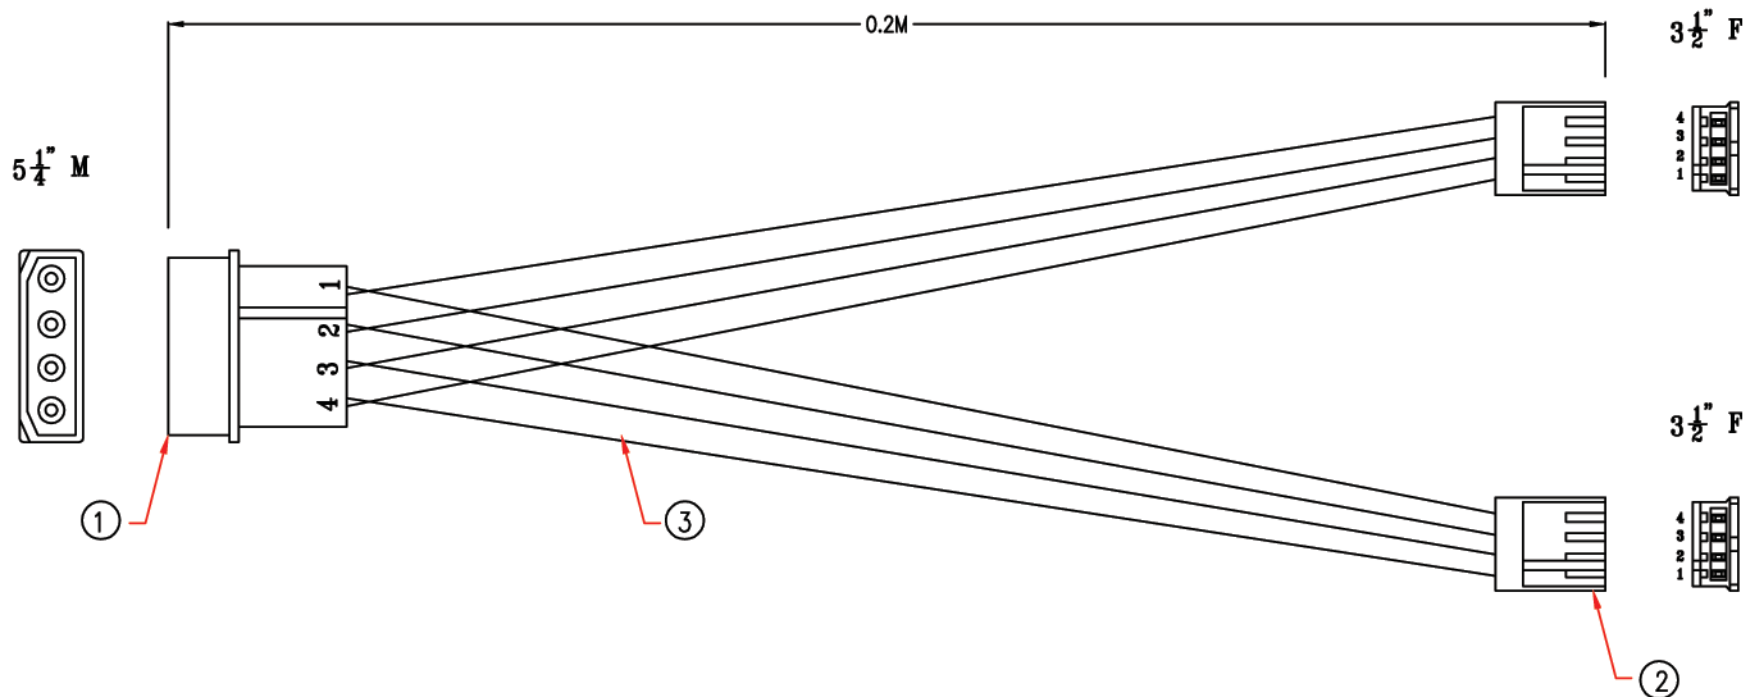

5002

3 1/2" F		5002		5 1/4" M		3 1/2" F	
4	YELLOW	1	YELLOW	4			
3	BLACK	2	BLACK	3			
2	BLACK	3	BLACK	2			
1	RED	4	RED	1			

No.	DESCRIPTION	Q'TY	Supplier
3	UL1007 22AWG, RED, BLACK, YELLOW	8	M541
2	3 1/2" FEMALE	2	M31
1	5 1/4" MALE	1	M31
APPROVED		Cable Length Tolerances:	
CHECKED	譚小瓊	0 ~0.2M	±0.01M
DRAWING	鄭康華	0.21~1.0M	±0.02M
	ITEM NO.	1.1 ~1.5M	±0.025M
		1.51~2.1M	±0.03M
		2.1M ↑	±0.04M
		RB-517	