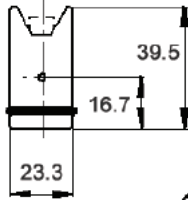

EPIC® Rectangular Connectors

HA Plugs & Receptacles: Screw Terminated Inserts

HA 3/4 Inserts

HA 3

Plug

All dimensions are in mm.

Receptacle

HA 4

Plug

Receptacle

Plug

Receptacle

These inserts fit in the HA 3/4 Series Housings.

Description	Plug	Receptacle
HA 3	10420000	10421000
HA 4	10431000	10432000

Coding Pin: 10451200

HA 10 Inserts

View from cable side

All dimensions are in mm.

Description	Plug	Receptacle
HA 10 with Wire Protection	10440100	10441100
HA 10 without Wire Protection	10440000	10441000