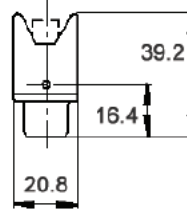

EPIC® Rectangular Connectors

HA Plugs & Receptacles: Screw Terminated Inserts

HA 3/4 Inserts

HA 3

Plug

All dimensions are in mm.

Receptacle

HA 4

Plug

Receptacle

Plug

Receptacle

These inserts fit in the HA 3/4 Series Housings.

Description	Plug	Receptacle
HA 3	10420000	10421000
HA 4	10431000	10432000

Coding Pin: 10451200

HA 10 Inserts

View from cable side

All dimensions are in mm.

Description	Plug	Receptacle
HA 10 with Wire Protection	10440100	10441100
HA 10 without Wire Protection	10440000	10441000