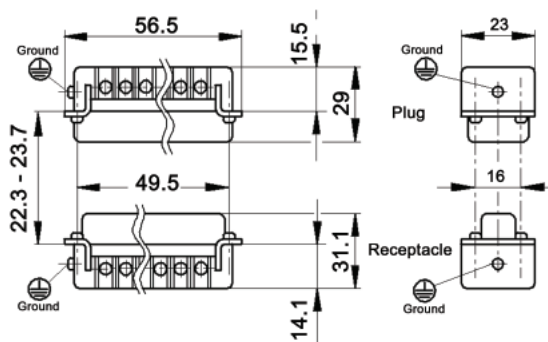

EPIC® Rectangular Connectors

HA Plugs & Receptacles: Screw Terminated Inserts

HA 3/4 Inserts

HA 3

Plug

All dimensions are in mm.

Receptacle

HA 4

Plug

Receptacle

Plug

Receptacle

These inserts fit in the HA 3/4 Series Housings.

Description	Plug	Receptacle
HA 3	10420000	10421000
HA 4	10431000	10432000

Coding Pin: 10451200

HA 10 Inserts

View from cable side

All dimensions are in mm.

Description	Plug	Receptacle
HA 10 with Wire Protection	10440100	10441100
HA 10 without Wire Protection	10440000	10441000