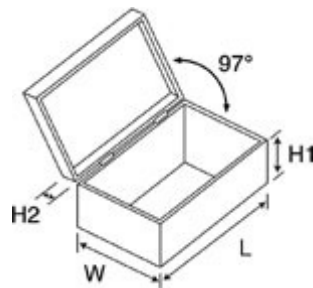

## 9PK-730N, Aluminium Frame Tool Case W/1 Pallet

[Tool Case]

Material: Aluminium (frame)

Removeable rugged pallet.

Reinforce construction  
3 hinges and corner protector.

Size	L	W	H1	H2
O.D	458	330	101	49
I.D	438	312	95	41

Individual Packing

Color Box