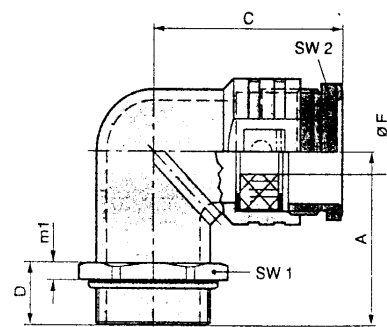

SKINDICHT® RWV SKINDICHT® RWV-M

Compact angle gland
with PG or metric connection thread

SKINDICHT® RWV 90° elbow

The locknut enables the angle gland to be secured in any position. The material is sea-water resistant, resistant to tropical conditions and to corrosion, when used in combination with grey cast iron or steel. The protection class depends on the special gland with which it is combined, but in the standard design is at least IP 55.

Technical Data

 Material:
Body: Die cast zinc
Compression screw
and hexagonal nut:
Neopren
O-ring: Perbunan

 Protection class: IP 55

 Temperature range:
-20 °C to +80 °C
without incised seal
-20 °C to +100 °C

 Combination with other
cable glands possible

 Available also with metric
connection thread

Part number	Type	Holes in the intented sealing ring	Wrench size 1/2 mm	C mm	A mm	D mm	B mm	G mm	Pack size pieces
SKINDICHT® RWV									
5200 4180	RWV 7	5	15/13	26	20,5	8,5	15,3	14	25
5200 4190	RWV 9	5/8	18/15	28	23,5	9,5	18,3	17	25
5200 4200	RWV 11	7/10/12,5	21/18	31,5	26	10	21,9	20	25
5200 4210	RWV 13,5	7/10,5/13/16	23/20	34,5	28,5	10,5	24	22	25
5200 4220	RWV 16	8/10,5/13,5/16	26/22	35,5	31	11	26,1	24	10
5200 5420	RWV 21	11/15/18/20	32/28	42,5	33,5	11,5	32,5	30	10
5200 4225	RWV 29	19/23/27/31	41/37	59	43	13	42	40	10

Part number	Type	Holes in the intented sealing ring	Wrench size 1/2 mm	C mm	A mm	D mm	B mm	G mm	Pack size pieces
SKINDICHT® RWV without E+D									
5202 4020	RWV 7		15/13	26	20,5	8,5	15,3	14	25
5202 3970	RWV 9		18/15	28	23,5	9,5	18,3	17	25
5202 3980	RWV 11		21/18	31,5	26	10	21,9	20	25
5202 3990	RWV 13,5		23/20	34,5	28,5	10,5	24	22	25
5202 4000	RWV 16		26/22	35,5	31	11	26,1	24	10
5202 4010	RWV 21		32/28	42,5	33,5	11,5	32,5	30	10
5202 4015	RWV 29		41/37	59	43	13	42	40	10