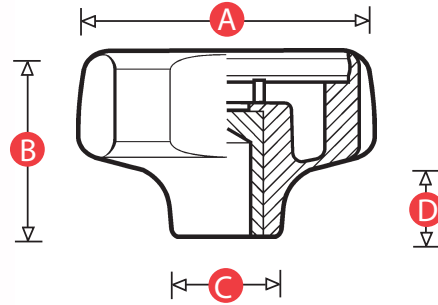

Model 10 - Lobe Knob - Threaded insert

Model NO.	A	B	C	D	THREAD SIZE	WEIGHT (g)
KN10FI30	30	21	12	10	M5	9.6
KN10FI40	40	27	15	12	M6	19.8
KN10FI50	50	33	18	13	M8	31.5
KN10FI60	60	40	22	16	M12	53.6
KN10FI60	60	40	22	16	M10	56.4
KN10FI75	75	52	26	20	M12	92.5

Material: High impact resistant thermoplastic - matt finish
 Insert Material: Brass
 Standard Colour: Black