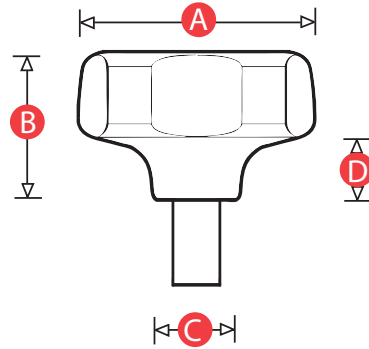

Model 10 - Lobe Knob - Male thread

Model NO.	A	B	C	D	THREAD LENGTH	THREAD SIZE	WEIGHT (g)
KN10M30	30	21	12	10	15	M5	10.8
KN10M40	40	27	15	12	20	M6	19.8
KN10M50	50	33	18	13	25	M8	39.8
KN10M60	60	40	22	16	30	M10	59.4
KN10M75	75	52	26	20	40	M12	99.0

Material: High impact resistant thermoplastic - matt finish
 Thread Material: Plated Steel
 Standard Colour: Black