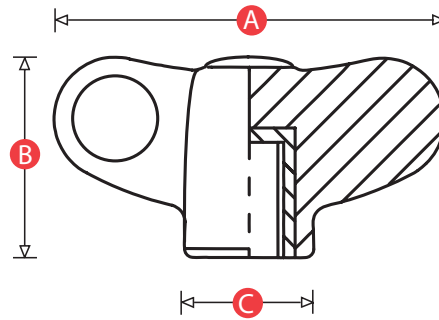

Model 08 - Butterfly-Wing Knobs - Threaded Insert

Model NO.	A	B	C	THREAD SIZE
KN8FI32	32	19	11	M5
KN8FI45	45	24	15	M6
KN8FI60	60	31	18	M8

Material: High impact resistant thermoplastic - matt finish
 Insert Material: Brass
 Standard Colour: Black