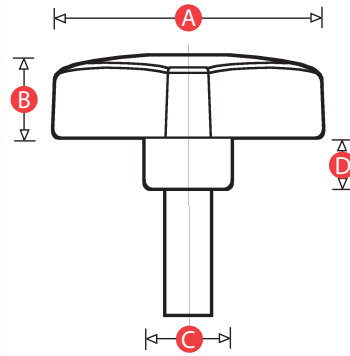

Model 03 - Recess top star knob - Male thread

Model NO.	A	B	C	D	THREAD SIZE	THREAD LENGTH	WEIGHT (g)
KN3M28	28	11	11	6	M5	15	7.8
KN3M40	40	12	15	8	M6	20	14.6
KN3M50	50	15	15	9	M8	25	24.0
KN3M60	60	18	19	12	M10	30	46.7

Material: High impact resistant thermoplastic
 - matt finish
 Thread Material: Plated Steel
 Standard Colour: Black