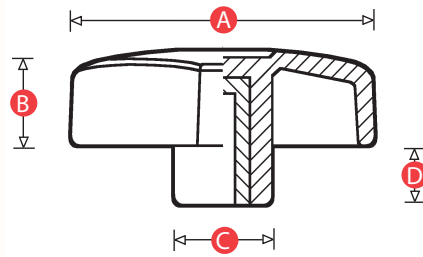

Model 03 - Recess top star knob - Female threaded insert

Model NO.	A	B	C	D	THREAD SIZE	WEIGHT (g)
KN3FI28	28	11	11	6	M5	6.6
KN3FI40	40	12	15	8	M6	10.2
KN3FI50	50	15	15	9	M8	20.6
KN3FI60	60	18	19	12	M10	30.5

Material: High impact resistant thermoplastic  
- matt finish  
Insert Material: Brass  
Standard Colour: Black