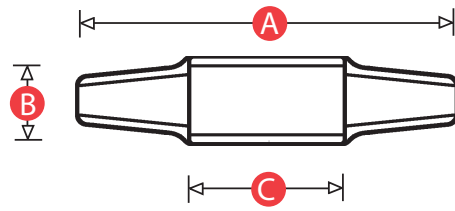

## Model 15 - Self-Assembly T-Knobs

| Model NO. | A  | B  | C  | To fit socket head cap screw |
|-----------|----|----|----|------------------------------|
| KN15SAT26 | 26 | 7  | 12 | M5                           |
| KN15SAT30 | 30 | 8  | 13 | M6                           |
| KN15SAT38 | 38 | 10 | 17 | M8                           |
| KN15SAT45 | 45 | 12 | 20 | M10                          |

Material: Acetal thermoplastic  
 Standard Colour: Black