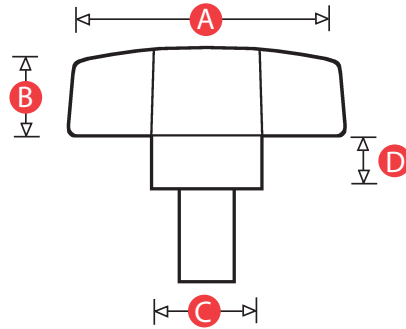

Model 06 - Wing Knob - Male thread

Model NO.	A	B	C	D	THREAD SIZE	THREAD LENGTH	WEIGHT (g)
KN6M28	28	10	11	3	M5	15	7.2
KN6M28	28	10	11	3	M6	20	8.6
KN6M40	40	12	15	8	M8	25	22.4
KN6M50	50	15	15	9	M8	20	23.6
KN6M60	60	18	19	12	M10	30	43.6

Material: High impact resistant thermoplastic
- matt finish
Thread Material: Plated Steel
Standard Colour: Black