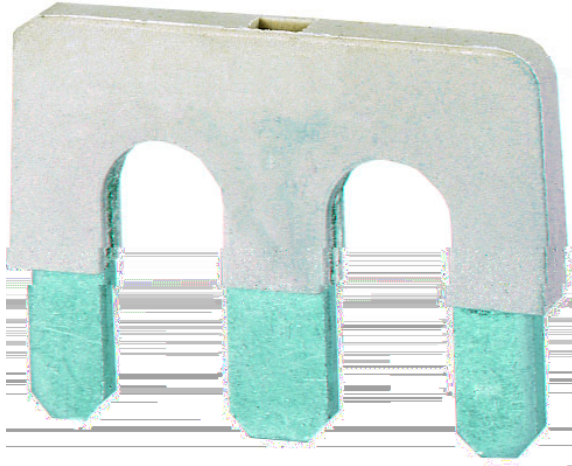

Type: **DILM65-XS1**
Article No.: **281192**

Ordering information

For use with

DILM40 – DILM65

Moeller GmbH, Hein-Moeller-Str. 7-11, D-53115 Bonn
E-Mail: catalog@moeller.net, Internet: www.moeller.net, <http://catalog.moeller.net>
Copyright 2005 by Moeller GmbH. Subject to modifications. HPL-C2005GB-INT V3.0