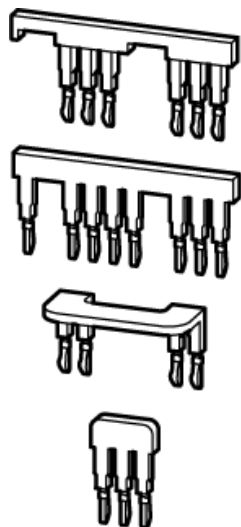

Type: **DILM32-XSL**
Article No.: **283131**

Ordering information

For use with

DILM17/25/32 mains contactor
DILM17/25/32 delta contactor
DILM17/25/32 star contactor

Moeller GmbH, Hein-Moeller-Str. 7-11, D-53115 Bonn
E-Mail: catalog@moeller.net, Internet: www.moeller.net, <http://catalog.moeller.net>
Copyright 2005 by Moeller GmbH. Subject to modifications. HPL-C2005GB-INT V3.0