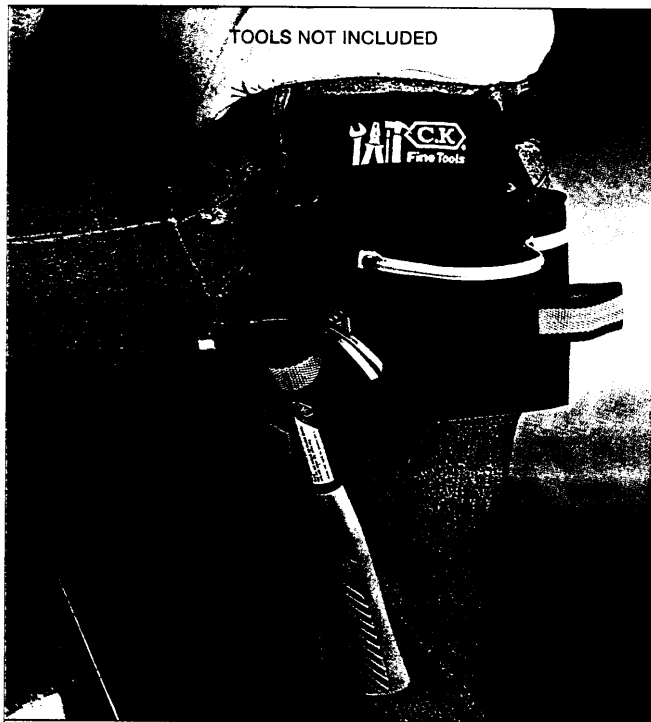

713 5956

NAIL POUCH

1704

Manufactured from tough, washable 100% polyester. Comprising one large nail pouch, one small pouch, left and right hammer loops and two pockets. Slides onto belts up to 50mm wide. Display packed.

WEIGHT	190g
BOX QTY	1
ORDER REF	T1704

TOOL BELT

1705

Manufactured from tough, washable material. Comprising 7 assorted pockets, 2 nail pouches, 2 hammer loops and tape measure pouch. Fully adjustable belt up to 44" with simple one handed clip opening. Display packed.