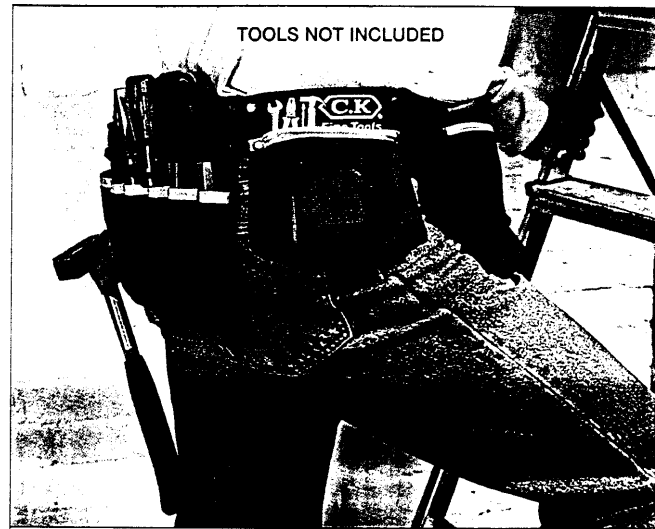

713 5956

NAIL POUCH

1704

Manufactured from tough, washable 100% polyester. Comprising one large nail pouch, one small pouch, left and right hammer loops and two pockets. Slides onto belts up to 50mm wide. Display packed.

WEIGHT	190g
BOX QTY	1
ORDER REF	T1704

TOOL BELT

1705

Manufactured from tough, washable material. Comprising 7 assorted pockets, 2 nail pouches, 2 hammer loops and tape measure pouch. Fully adjustable belt up to 44" with simple one handed clip opening. Display packed.