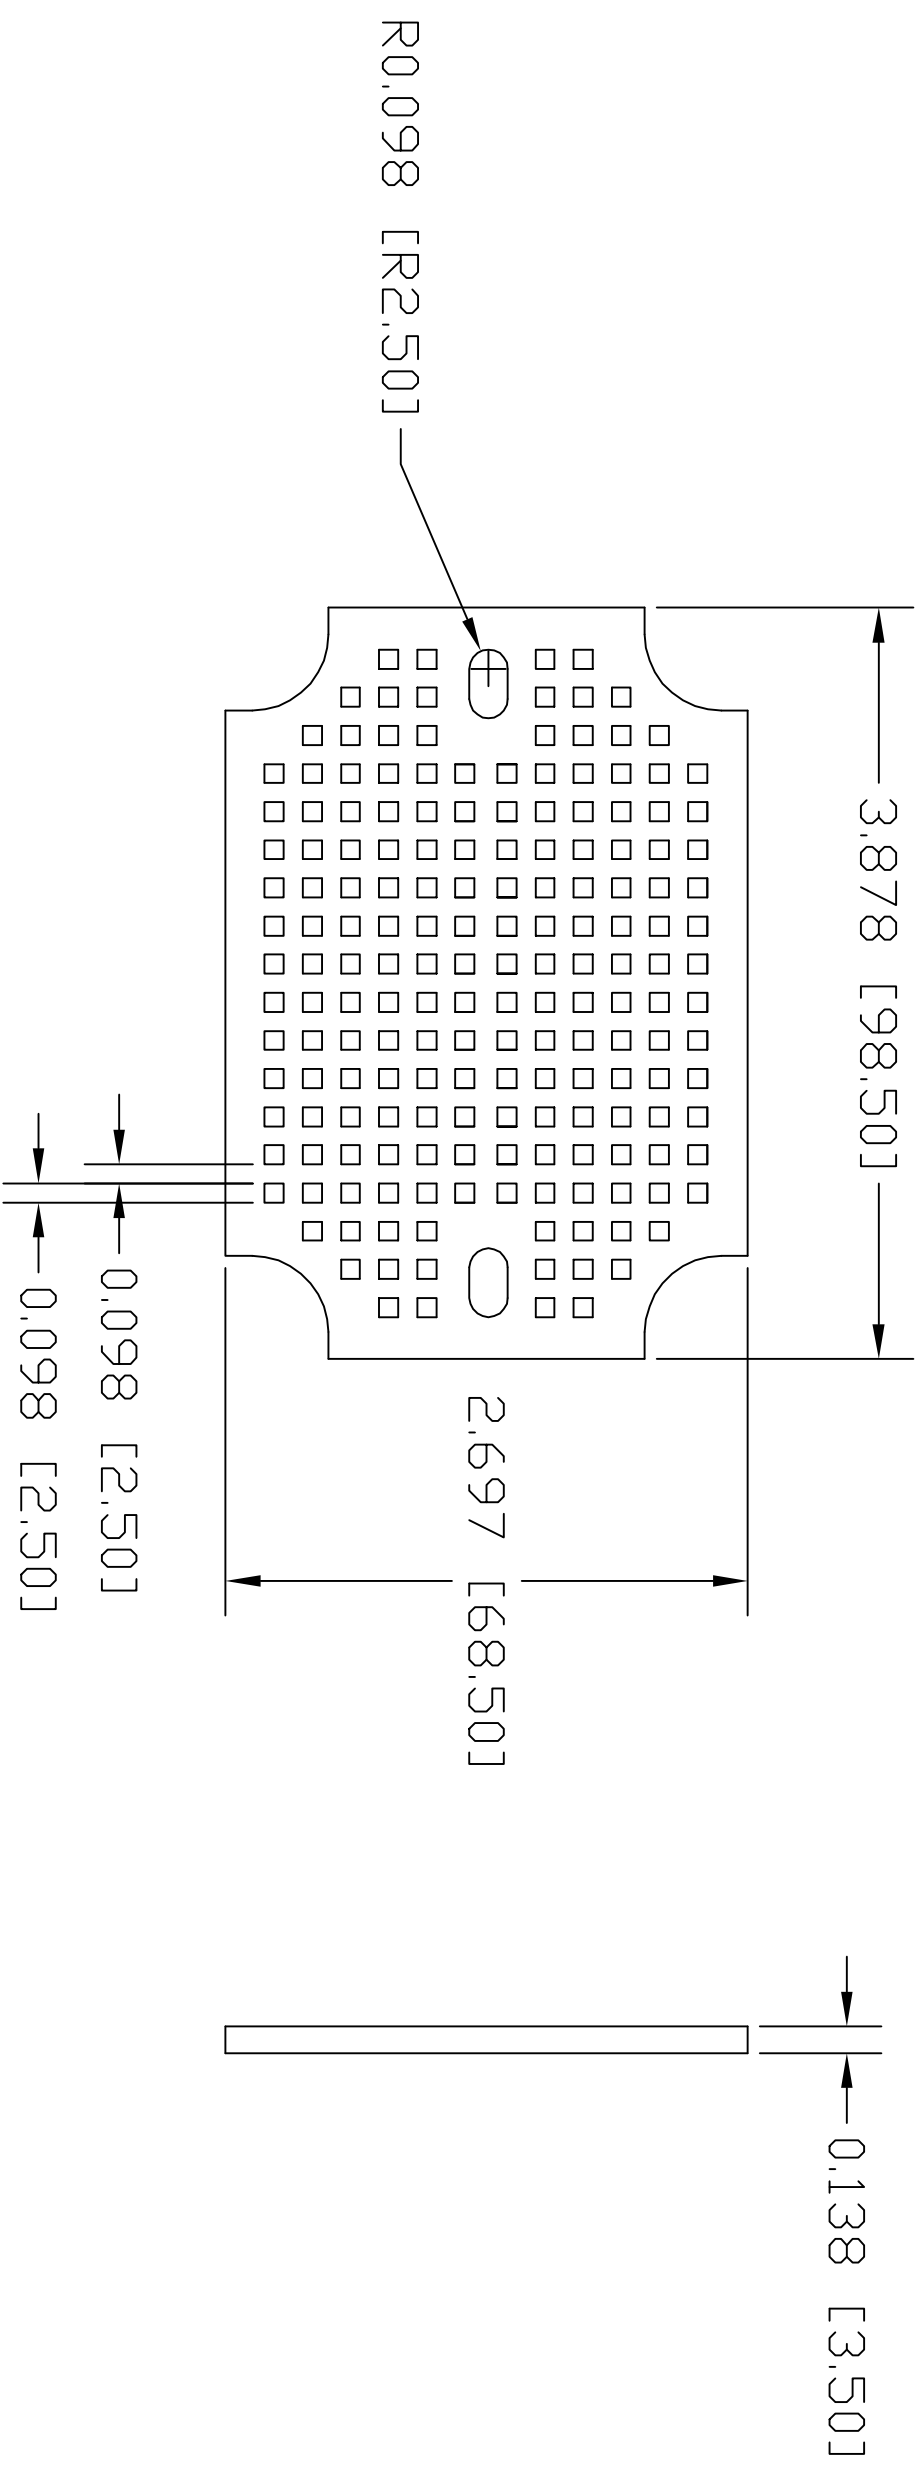

PART
NAME

MOUNTING PANEL

PART
No.

NBX-10975

REV.
DATE

3-2-09

MATERIAL: ABS PLASTIC, UL94-HB