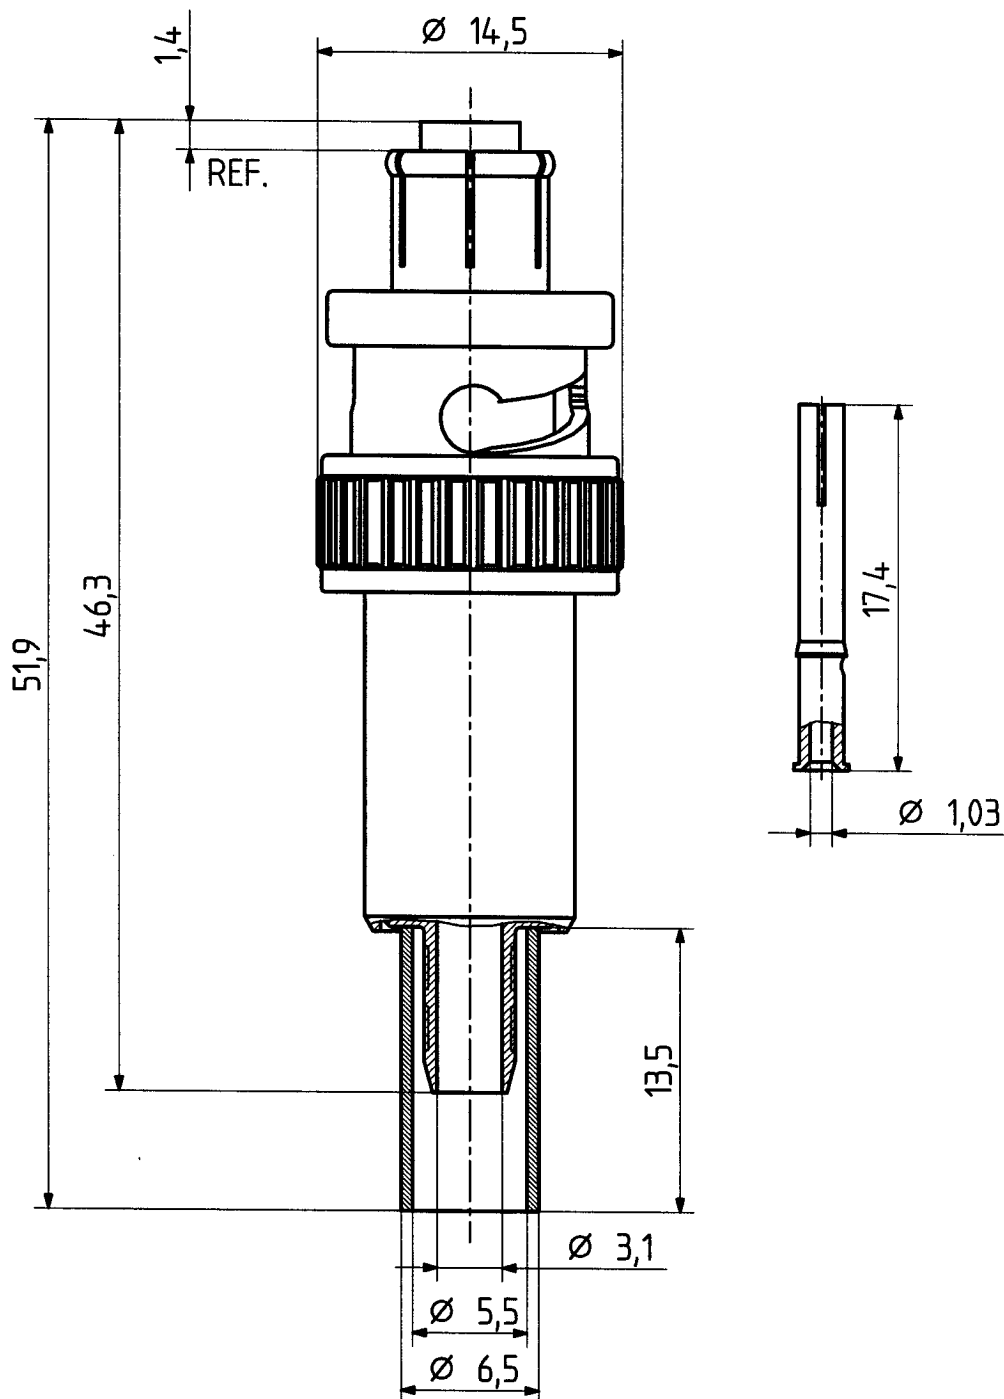

type : 11 SHV-50-3-1

	date	sign
drawn	13.06.02	4952/srm
checked	13.06.02	4953/kam
approved	13.06.02	4953/kam

cable shortening dimension

scale 1:1

scale

3:1

HUBER + SUHNER
CH-ITC-RBS-CON

dimensions in mm

drawing number

4.13.34955

OZ drawing : OZ.

Index

a