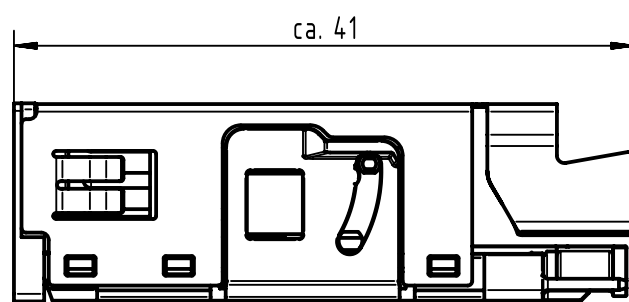

1 2 3 4 5 6

A

B

C

D

	All Dimensions in mm Original Size DIN A4		Scale 2:1	Free size tol.		Ref. Sub. TB 09 45 545 9010 31.01.12			
		All rights reserved Department EC PD - DE		Created by HASSE	Inspected by LUETTERMANND	Standardisation HOFFMANN	Date 2013-05-21	State Final Release	
HARTING Electronics GmbH D-32339 Espelkamp				Title HARTING PushPull Signal insert for PFT HIFF, 10-poles			Doc-Key / ECM-Nr. 100232450/UGD/015/A 500000062259		
				Type TB	Number 09455459010			Rev. A	Page 1/1