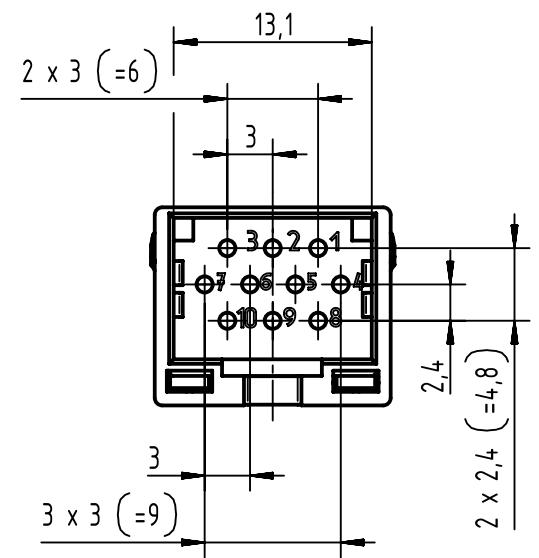

1 2 3 4 5 6

A

B

C

D

	All Dimensions in mm Original Size DIN A4		Scale 2:1	Free size tol.		Ref. Sub. TB 09 45 545 9010 31.01.12			
		All rights reserved Department EC PD - DE		Created by HASSE	Inspected by LUETTERMANND	Standardisation HOFFMANN	Date 2013-05-21	State Final Release	
HARTING Electronics GmbH D-32339 Espelkamp				Title HARTING PushPull Signal insert for PFT HIFF, 10-poles			Doc-Key / ECM-Nr. 100232450/UGD/015/A 500000062259		
				Type TB	Number 09455459010			Rev. A	Page 1/1