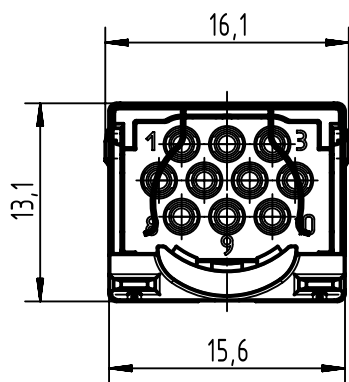

1 2 3 4 5 6

A

B

C

D

	All Dimensions in mm Original Size DIN A4		Scale 2:1	Free size tol.		Ref. Sub. TB 09 45 545 9010 31.01.12			
		All rights reserved Department EC PD - DE		Created by HASSE	Inspected by LUETTERMANND	Standardisation HOFFMANN	Date 2013-05-21	State Final Release	
HARTING Electronics GmbH D-32339 Espelkamp				Title HARTING PushPull Signal insert for PFT HIFF, 10-poles			Doc-Key / ECM-Nr. 100232450/UGD/015/A 500000062259		
				Type TB	Number 09455459010			Rev. A	Page 1/1