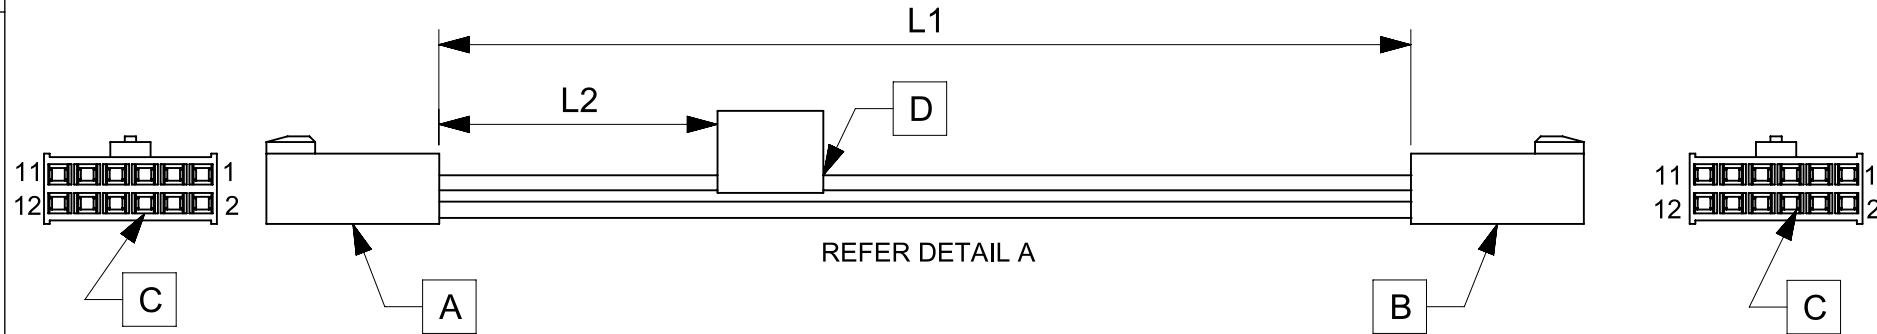

ITEM	PART#	DESCRIPTION	QTY	UOM
A,B	901420012	CGrid Crp Conn Hsg DR FL Polz 12Ckt	2	PC
C	901190109	CGrid Term Fem Crp LFH SnA 2224AWG	24	PC
D	--	PAPER PRINTED PAPER WHITE	1	PC

FROM	TO	DESCRIPTION	COLOR
A1	B11	1X22AWG DISC MPPE BK UL11028	BLACK
A2	B12	1X22AWG DISC MPPE BK UL11028	BLACK
A3	B9	1X22AWG DISC MPPE BK UL11028	BLACK
A4	B10	1X22AWG DISC MPPE BK UL11028	BLACK
A5	B7	1X22AWG DISC MPPE BK UL11028	BLACK
A6	B8	1X22AWG DISC MPPE BK UL11028	BLACK
A7	B5	1X22AWG DISC MPPE BK UL11028	BLACK
A8	B6	1X22AWG DISC MPPE BK UL11028	BLACK
A9	B3	1X22AWG DISC MPPE BK UL11028	BLACK
A10	B4	1X22AWG DISC MPPE BK UL11028	BLACK
A11	B1	1X22AWG DISC MPPE BK UL11028	BLACK
A12	B2	1X22AWG DISC MPPE BK UL11028	BLACK

MOLEX P/N
MOLEX
BATCH WK/YR

DETAIL A

TABLE			
PART NUMBER	L1	L2 (REF)	TITLE
2196581122	150±8	15	CGRID III R-R 12ckt 150mm disc Sn
2196581123	300±10	15	CGRID III R-R 12ckt 300mm disc Sn
2196581124	600±10	15	CGRID III R-R 12ckt 600mm disc Sn

NOTES

1. Cable assembly must pass 100% continuity and polarity test.
2. Connector view shown is from mating side.
3. Label text must be 2mm max. in height with Arial font.
4. Label must be wrapped in Flag type on a single cable.