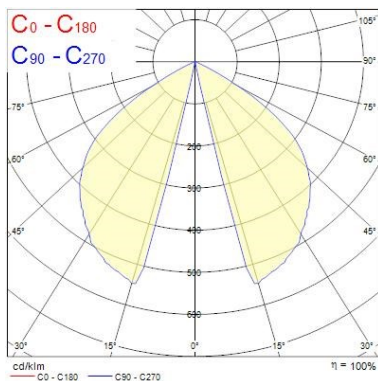

## Start Surface Wall IP54

*START Surface Wall Square Deco IP54 430lm 830 BLK*

0047056

Diffuser material	Glass
Nominal Product Length (mm)	167
Nominal Product Width (mm)	130
Nominal Product Height (mm)	54
Weight (kg)	0.6

## PHOTOMETRY