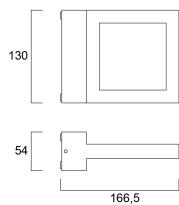

TECHNICAL DRAWINGS