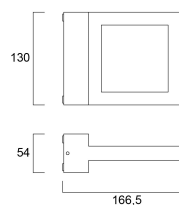

TECHNICAL DRAWINGS