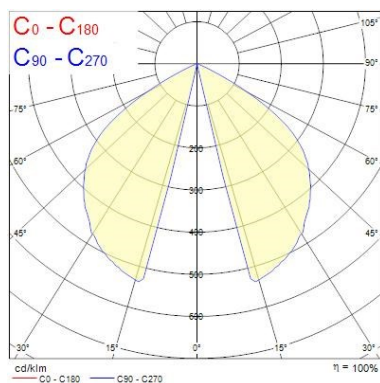

## Start Surface Wall IP54

*START Surface Wall Square Deco IP54 430lm 840 BLK*  
0047057

Diffuser material	Glass
Nominal Product Length (mm)	167
Nominal Product Width (mm)	130
Nominal Product Height (mm)	54
Weight (kg)	0.6

## PHOTOMETRY