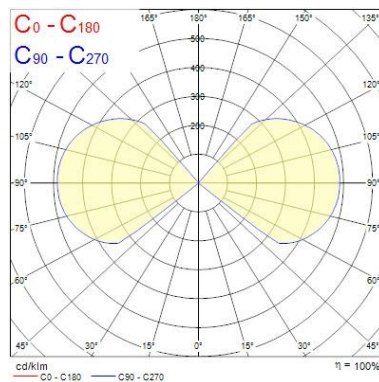

### Optical data

Fixture luminous flux (lm)	2x150
Luminaire efficacy (lm/W)	58
LOR (%)	100
Colour temperature (K)	3000
Colour Code	830
Light colour	Warm White
CRI (Ra)	80
Colour Variation Initial (SDCM)	5
Adjustable chromaticity	N
Beam Angle (°)	94
Distribution type	Direct
Photobiological Risk Group	RG1

### Physical data

Housing colour	RAL 9005 - Jet black
IP rating	IP54
IK rating	IK05
Diffuser finish	Transparent
Diffuser material	Glass
Nominal Product Length (mm)	108
Nominal Product Width (mm)	108
Nominal Product Height (mm)	109
Weight (kg)	0.797

## PHOTOMETRY

Distance [m]	Cone diameter [m]	E <sub>0</sub> [lx]	E <sub>1(C90)</sub> [lx]	E <sub>1(C270)</sub> [lx]
0.5	1.22 1.13	1113	50.7*	142
1.0	2.44 2.25	276	50.7*	41
1.5	3.67 3.38	124	50.7*	18
2.0	4.89 4.51	70	50.7*	10
2.5	6.11 5.63	45	50.7*	6
3.0	7.33 6.76	31	50.7*	4

Distance [m]      Cone diameter [m]      Illuminance [lx]

— C0 - C180 (Half beam angle: 96.9°)

— C90 - C270 (Half beam angle: 101.4°)