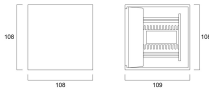

Start eco Surface Wall Adjustable Up & Down IP54 *START eco Surface Wall Adjustable Up & Down IP54 2x150lm 830 BLK* 0047910

TECHNICAL DRAWINGS

SYLVANIA 0047910

This luminaire contains built-in LED lamps

A⁺⁺
A⁺
A
B
C
D
E

} LED

The lamps cannot be changed in the luminaire.

874/2012