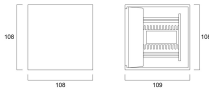

Start eco Surface Wall Adjustable Up & Down IP54 *START eco Surface Wall Adjustable Up & Down IP54 2x150lm 830 WHT* 0047911

TECHNICAL DRAWINGS

SYLVANIA 0047911

This luminaire contains built-in LED lamps

The lamps cannot be changed in the luminaire.

874/2012