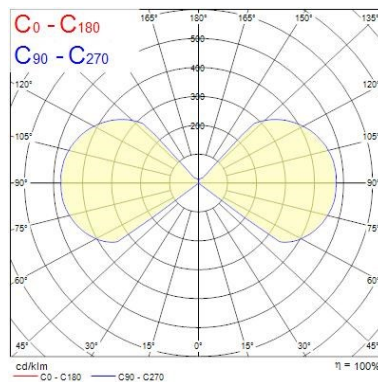

### Optical data

Fixture luminous flux (lm)	2x150
Luminaire efficacy (lm/W)	58
LOR (%)	100
Colour temperature (K)	3000
Colour Code	830
Light colour	Warm White
CRI (Ra)	80
Colour Variation Initial (SDCM)	5
Adjustable chromaticity	N
Beam Angle (°)	94
Distribution type	Direct
Photobiological Risk Group	RG1

### Physical data

Housing colour	RAL 9016 - Traffic white / Bezel
IP rating	IP54
IK rating	IK05
Diffuser finish	Transparent
Diffuser material	Glass
Nominal Product Length (mm)	108
Nominal Product Width (mm)	108
Nominal Product Height (mm)	109
Weight (kg)	0.803

## PHOTOMETRY

Distance [m]	Cone diameter [m]	E(0°)	E(C90)	E(C180)
0.5	1.22 1.13	1113	50.7° 142	48.4° 169
1.0	2.44 2.25	276	50.7° 36	48.4° 41
1.5	3.67 3.38	124	50.7° 16	48.4° 18
2.0	4.89 4.51	70	50.7° 9	48.4° 10
2.5	6.11 5.63	46	50.7° 6	48.4° 7
3.0	7.33 6.76	31	50.7° 4	48.4° 5

Distance [m]      Cone diameter [m]      Illuminance [lx]

— C0 - C180 (Half beam angle: 96.9°)  
— C90 - C270 (Half beam angle: 101.4°)