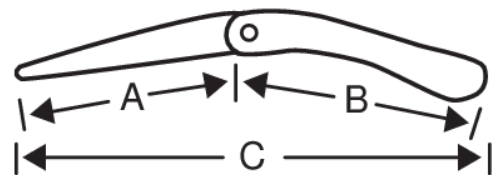

### 396-LAP

**Foldable Pruning Saws with Dual-Component Handle for Dry Wood/Plastic/Bone Cutting**

#### PRODUCT DETAILS

- For cutting both green and dry wood, plastic, bone etc.
- Specially designed for wildlife enthusiasts, hunters and campers
- XT hardpoint teething, 7 TPI
- Two-component plastic handle for perfect grip, with leather strap
- Blade specially coated for rust protection and low friction
- Safety lock, locked also when folded
- Spare blades are available

## PRODUCT ATTRIBUTES

Product	A	B	C	
<b>396-BLADE</b>	190 mm	- mm	- mm	44 g
<b>396-LAP</b>	190 mm	230 mm	405 mm	200 g