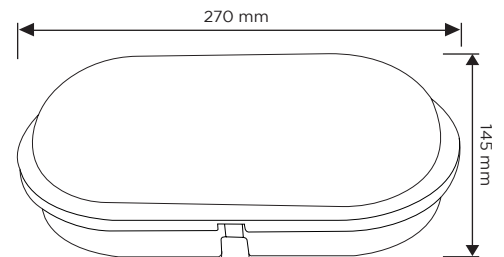

TIME LED is part of Pitacs Limited

Bradbourne Point, Bradbourne Drive, Tilbrook, Milton Keynes, Buckinghamshire MK7 8AT
T: +44 (0)1908 271155 F: +44 (0)1908 640017 E: info@timeled.co.uk W: www.timeled.co.uk

October 2019